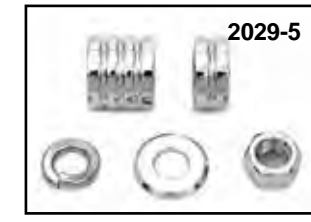

Front Axle Spacer

Front Axle Spacers

Chrome	Zinc	Side	Fits
44-0651	44-0297	Right Right	1984-85 FXWG 1984-99 FXST
—	44-0546	Right	1988-96 FXSTS
—	44-0550	Right	1997-99 FXSTS
—	44-0553	Left	1997-99 FLSTS
44-0369	44-0368	Left	1997-99 FXD-FXDL
44-0372	44-0350	Left	1996-99 FLSTF
44-0650	44-0293	Left	1986-95 FLST
44-0661	44-0291	Right	1989-94 FLSTF
44-0373	44-0352	Left	1996-99 FLST
—	44-0628	Left	2000-06 FXST-FLST-FXSTS
—	44-0956	Left	2000-06 FLSTS
—	44-0956	Left	2000-06 FLSTS
44-0811	—	Right/Left	2007-up FLST
44-0799	—	Right/Left	2007-up FXST

Smoothie Spacer Set fits front axle. Fits 2000-06 FLST. 3/4" VT No. 44-0116

Front Wheel Seal Spacers sold each.

VT No.	Side	Fits
44-0306	Left	1978-95 XL-XLS-FX-FXE-FXEF FXEF-80, 1982-83 FXR-FXRS-FXRT
44-0296	Left	1986-99 All XL models 1984-99 All FXR models 1984 FXE-80, 1985 FXEF
44-0297	Right	1984-86 FXWG 1984-99 FXST
44-0291	Right	1988-99 FLSTF
44-0293	Left	1986-99 FLST
44-0350	Left	1996-99 FLSTF
44-0352	Left	1996-99 All Softail
44-0628	Left	2000-06 FXSTD
44-0925	Right	2000-06 FXSTD

Chrome Inner Hub Cover fill area between pulley or rotor mount flange and spoke hole flange on hub for smooth appearance and ease of cleaning. Front models fit rotor side, rear kit fits both sides Fits 1987-93 FXST.
VT No. 44-2019

Chrome Front Axle Spacer, Washer and Nut Kits.

Smooth	Groove	Fits
FXSTS		
—	9823-3	1988-96
9999-3	—	1997-99
2032-4	—	2000-up
FXST-FXDWG		
9826-4	9825-4	1984-95
9991-5	9990-5	1995-96
9993-5	9992-5	1997-99
2022-5	2021-5	2000-06
FXST		
2391-7		2007-up
FXDWG		
2337-5	—	2006-07
2339-5	—	2006-07
2515-5	—	2008-up
FXSTD		
2389-7		2007-up
FLST-FLSTC		
9826-4	—	1984-95
2034-4	2033-4	2000-06
2388-5	—	2007-up
FLSTN		
2390-5	—	2007-up
FLSTF		
9925-4	9924-4	1990-95
9923-5	9922-5	1996-up
2030-5	2029-5	2000-06
FXD		
2028-5	—	2000-03
2256-5	—	2004-05
2339-5	—	2006-07
2514-5	—	2008-up