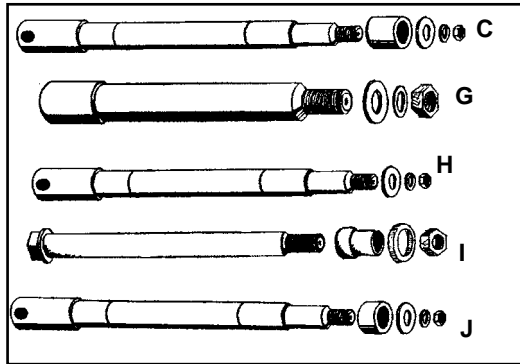

Chrome Front Axle Kit

Chrome Front Axle Kits include plated axle, nuts, spacer, and hardware.

Year/Model	Kit	Spacer	Nut Kit	Axle	#	Fork mm	Outside Diameter
1980-83 FXWG, 1984-06 FXST	44-0572	44-0297	8769-3	44-0208	C	41	.750"
2007-up FXST	44-0795	2391-7	2391-7	44-0793		41	25mm
2000-06 FXST-FXDWG	44-0613	—	2022-5	44-0208	C	41	.750"
2006-up FXDWG	—	—	—	44-0691	C	49	1.00"
1984-86 FXE, 1986-87 FXR-FXRS	44-0577	—	8768-3	44-0207	G	35	.750"
1988-99 FXR-FXD	44-0578	—	8769-3	44-0086	H	39	.750"
2000-2003 FXD	44-0614	—	2028-5	44-0614	H	39	.750"
2004-2005 FXD	—	2256-5	2256-5	44-0685	H	39	1.00"
2006-07 FXD	44-0798	—	—	44-0699	H	49	1.00"
1988-96 FXSTS	44-0579	44-0546	—	44-0083	I	—	.750"
2000-up FXSTS	44-0615	—	2032-4	44-0083	I	—	.750"
1987-95 FLST-FLSTF	44-0580	44-0293	8769-3	44-0084	J	41	.750"
1996-99 FLSTF	44-0586	44-0291	8769-3	44-0084	J	41	.750"
1996-99 FLST	44-0587	44-0373	8769-3	44-0084	J	41	.750"
2000-06 FLST	44-0612	—	2034-4	44-0084	J	41	.750"
2000-06 FLSTF	44-0630	2029-5	2029-5	44-0084	J	41	.750"
2007-up FLST	44-0796	2388-5	2388-5	44-0695		41	25mm
2000-05 FLSTS	44-0631	—	—	44-0358	J	41	.750"
1997-99 FLSTS	44-0939	2364-5	—	44-0358	K	41	1.00"
2000-06 FLSTS	44-0740	2388-5	—	44-0358			
2007-up FXSTD	44-0843	—	—	44-0696	K	41	25mm