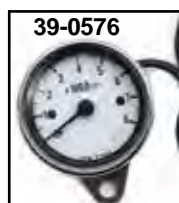

39-0599

Digital Speedo/Tachometer has the following functions:

- Bar Graph Tach
- High Beam
- Neutral
- Oil Pressure
- Turn Signals
- Digital Odometer
- Trip Meter
- MPH Only
- Unit measures

110mm (L) x 57mm (H) x 38mm (W).

VT No.	Item
39-0599	Gauge (B) Requires an installation bracket
39-0685	Gauge (A) No bracket necessary for installation
31-0984	Bracket
31-2145	Bracket

39-0439

39-0578

39-0440

39-0579

39-0441

39-0580

48mm	60mm	Ratio	Item	Year
White	Black			
Face	Face			
3-LED	4-LED			
39-0439	39-0578	2:1	Speedometer	1973-94
39-0440	39-0579	2240:60	Speedometer	1981-94 Softail

39-0436

39-0438

39-0576

Mini Gauges include cable and mount clamp. Note: 39-0556 and 39-0437 includes left side speedometer drive. 39-0436, 39-0550 and 39-0561 feature indicator lights.

- Blue-High Beam
- Green-Neutral
- Red-Oil
- Yellow-Turn Signals

White Face	48 mm	60 mm	Ratio	Item	Year
	39-0435*	39-0550	2:1	Speedometer	1973-94
	39-0436	39-0561	2240:60	Speedometer	1981-94 Softail
	39-0437**	39-0556**	2:1	Speedometer	1995-99
	39-0438*	39-0576*	1978-up	Tachometer	Custom
	39-0456	39-0456	Knob	Speedometer	
	33-2043	—	—	Light Socket	