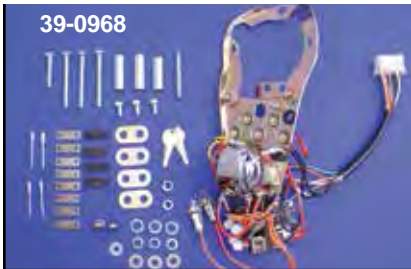

Wire Harness/Dash Base Assembly

Wiring Harness /Dash Base Assemblies include complete harness pre-wired to 5-light dash base, 6 post key switch, terminal box, horn button, dimmer switch, headlamp connection, speedo lamp socket and front terminal board when required. VT No. 39-0193 uses 39-0399 flasher (included). 39-0191 requires use of 32-7508 turn signal canceler available separately. The 1987-95 assemblies require purchase of handlebar switch wiring.

VT No.	Year/Model
39-0193	1987-88 FXST-FLST
39-0194	1989-90 FXST-FLST
39-0191	1991-95 FXST-FLST

Note: Order the appropriate factory service manual to facilitate wire harness installation.

Relax...We've done your homework on this one!

FXST Builders Harness/Dash Base Assembly. Builders Harness includes all correct color coded high tension wires, handlebar wires and tail lamp wires for years listed. Dash base assembly includes wired base, 6 post switch, circuit breakers and flashers. Allows use of either the turn signal canceler VT No. 32-7508 (not included) or flasher VT No. 33-0399.