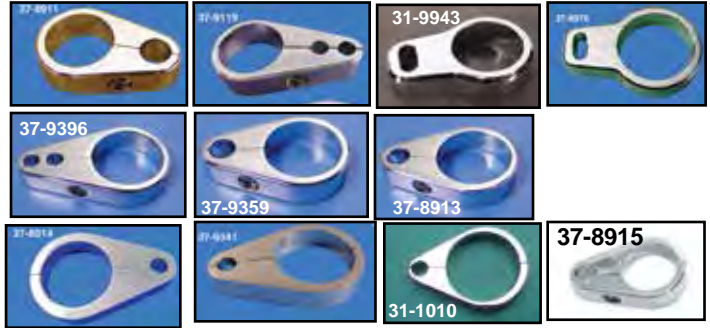

**VT No. Fork Tubes**  
**24-0497** 41mm  
**24-1024** 49mm

**Chrome Handlebar Wiring Clips** snap into late model stock bars with holes at bends. 10 pack.

**VT No. Size, Inner Diameter**  
**36-0613** 3/8"  
**36-0614** 1/2"

**Black Cable Clamps** fits 1 1/8" to 1 1/4" bars.  
**VT No. Type**  
**37-1511** Throttle  
**37-1512** Clutch

**FXST-FLT Complete Choke Cable Assembly** for 1993-2006 models. Includes cable, cable guide, sealing cap, starter valve, starter cap and enrichment spring. **VT No. 36-0597**

**FXD-FXR Choke Cable Assembly** for 1993-94 FXR, 1991-05 Dynaglide, replaces 29229-88C.

**VT No. 36-2555**

**Chrome Choke Knob** fits 1989-up CV Big Twin model carburetors.  
**VT No. 36-0551**

# Chrome and Billet Clamp

**Chrome Cable Clamps** are 2-piece design for securing cables or wires to frame and forks. Sold each. As noted for cable type.

VT No.	Size	Holes	Type
37-9119	1"	2	Throttle
31-9943	1"	Slot	Throttle (2)
37-8976	1 1/4"	Slot	Throttle (2)
37-9501	1 1/2"	Slot	Throttle (2)
37-9502	1 3/4"	Slot	Throttle (2)
37-9503	2"	Slot	Throttle (2)
37-9396	1 1/4"	2	Throttle (2)
37-9398	1 1/4"	1	Throttle
37-8911	1"	1	Clutch
37-8915	1 1/8"	1	Clutch
37-9359	1 1/4"	1	Clutch
37-8913	35mm (1 3/8")	1	Clutch
37-8914	39mm	1	Speedometer
37-9341	41mm	1	Speedometer
31-1010	49mm	1	Clutch