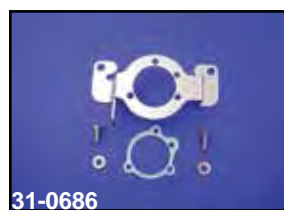

HSR-42

Jet Needles

VT No.	Size
35-0815	95
35-0816	96
35-0817	97

HSR-45

Jet Needles

VT No.	Size
35-0818	95
35-0819	96
35-0820	97

Jets

35-0800

35-0806

35-0815

35-0818

34-0834

Air Cleaner Adapter Plate will adapt any CV style 3-bolt air cleaner to the Mikuni as noted. Fits 42 and 45 mm CV.

VT No. 34-0834

31-0686

Chrome Carburetor Support Bracket fits HS 40/42 for 1984-99 Evolution Big Twin.

VT No. Item

31-0686 Bracket Only

34-0852 Bracket with Breather Unit 92-99

34-0852