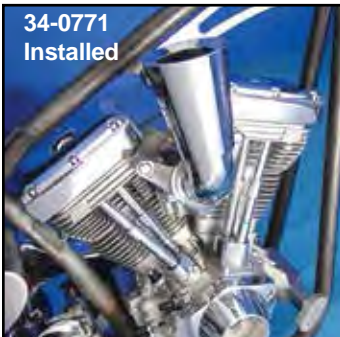

**VT No. Type**

34-0488 Fan (1993-2007) with CV carburetor

34-1207 Without

- Super Spiral runs up to 10,000 RPM to match your high revving engine.
- Help provide a better fuel mixture and combustion

34-1197

**Turbo Funnel** will mount on CV carburetor bolt pattern in a forward horizontal position. Order adapter plate 34-0693 to place in upright vertical position. Fits 1993-2007 Big Twin CV-Delphi-EFI

**VT No. 34-1197**