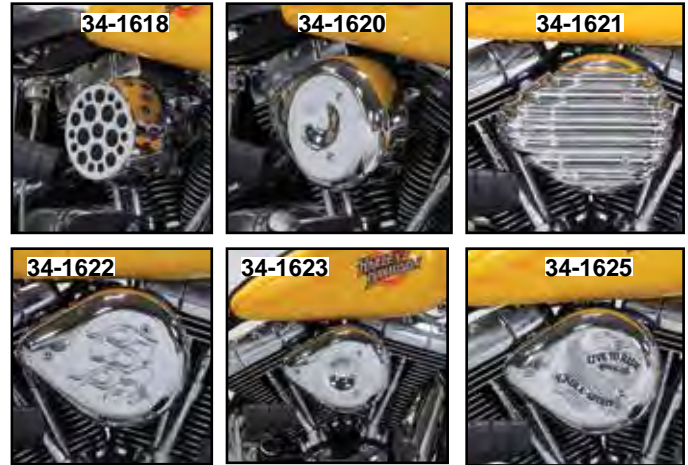

Air Cleaner

Wyatt Gatling Air Cleaner Assemblies.

- Include integral breather system with bracket, mounting kit and air cleaner.
- Include air filter element.

DIY easy install bolt-on assembly has no hoses to connect!

BT Assemblies fit 1993-2007 FXST, FXD.

Assembly	Air Cleaner	Shape	Style
34-1601	34-0406	Round	Black, 7"
34-1427	34-0407	Round	Black, 8"
34-1602	34-0764	Oval	Black, Mesh
34-1603	34-0746	Oval	Chrome, Mesh
34-1604	34-1206	Diamond	Billet
34-1605	34-1373	Round	Chrome, 7" Motorcycle Logo
34-1626		Round	Chrome, 7" Smooth
34-1606	34-0475	Oval	Chrome
34-1607	34-0742	Round	Black, Mesh
34-1608	34-0732	Round	Chrome, Mesh
34-1609*	34-1119	Velocity Stack	Chrome
34-1636		Velocity Stack	Chrome
34-1611	34-0762	Round	Chrome, Drilled
34-1612	34-0763	Round	Chrome, Baby Moon
34-1637		Round	Chrome, 8" Smooth
34-1638		Round	Chrome, 8" V Logo
34-1639		Round	Chrome, 8" American Cycle
34-1641		Round	Black, Deco
34-1613	34-1374	Oval	Chrome, Late Style
34-1614	34-0628	Teardrop	Chrome, Maltese
34-1615	34-1735	Round	Chrome, Skull Mesh
34-1617	34-1429	V-Charger	Chrome, Skull, Black Skull
34-1644		V-Charger	Chrome, Skull
34-1618	34-1742	Round	Chrome, Hole Pattern
34-1619*	34-1081	Breather Snoot	Chrome
34-1620	34-1022	Teardrop	Chrome, Smooth
34-1621	34-0530	Teardrop	Chrome, Finned
34-1622	34-0511	Teardrop	Chrome, Flame
34-1623	34-0630	Teardrop	Chrome, Slotted
34-1624	34-0629	Teardrop	Chrome, Skull
34-1625	34-1020	Teardrop	Chrome, Live to Ride
34-1632		Teardrop	Chrome
34-1633		Teardrop	Chrome
34-1851		Teardrop	Chrome
34-1852		Teardrop	Chrome
34-1854		Teardrop	Chrome
34-1862		Teardrop	Chrome
34-1361		V-Charger	Chrome, Flame
34-1365	34-1334	Inverted	
34-1627		Skull	Chrome
34-1628		Skull	Black
34-1630		Diamond	Chrome, skull
34-1631		Diamond	Chrome, skull
34-1629		Sweeper	Chrome
34-1635		Scoop	Chrome
34-1634		Dish	Chrome
34-1640		High Flow, Exposed	

*Note: Does not include filter element