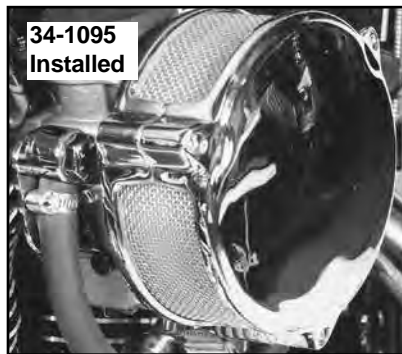

Air Cleaner

34-1255

34-0098

34-1334
Installed

Hi-Flow Air Cleaner includes integral bracket with breather bolts.

- VT No. Item**
 34-1255 1993-07
 34-1334 Cylovator Inverted
 34-0098 Bolts
 34-0464 Bolt Kit

34-1095
Installed

34-1095

34-0802

7" Air Cleaner Assemblies include backing plate, cover and foam element. Center screw type Bendix-Keihin.

Chrome	Black	Style
34-0505	—	V-Logo
34-0547	34-0408*	Smooth
CV		
34-1032	34-0406	Smooth