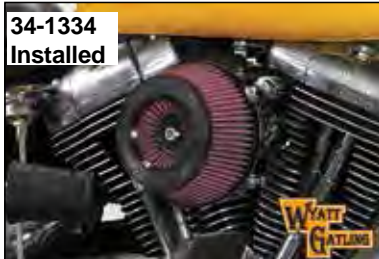

Air Cleaner

34-1255

34-0098

34-1334
Installed

Hi-Flow Air Cleaner includes integral bracket with breather bolts.

- VT No. Item**
 34-1255 1993-07
 34-1334 Cylovator Inverted
 34-0098 Bolts
 34-0464 Bolt Kit

34-1095
Installed

34-1095

34-0802

7" Air Cleaner Assemblies include backing plate, cover and foam element. Center screw type Bendix-Keihin.

Chrome	Black	Style
34-0505	—	V-Logo
34-0547	34-0408*	Smooth
CV		
34-1032	34-0406	Smooth