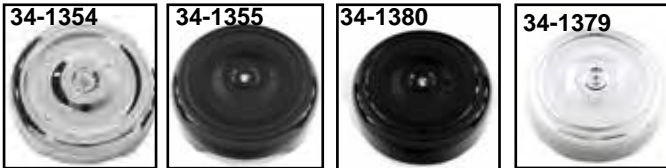

Chrome	Black	Size	Item
Complete Air Cleaner Kits			
34-1362	34-0407	8"	Complete, CV
34-0409	—	7"	Complete, CV
Air Cleaner Covers.			
34-1354	34-1355	8"	Cover Only
34-1379	34-1380	7"	Bobber Style Cover
34-0533	—	8"	Round Cover
34-0948	—	—	Air Filter
34-0947	—	8"	Air Filter
34-0744	34-0781	8"	Round Stripes

Velo Dish Air Cleaners feature chrome dish and full flow filter with bracket with integral breather passages and hardware. Fits 1992-up FXST carburetor and 2002-up FXST and FLT Fuel Injected models.

VT No.	Size	Filter
34-0809	6"	34-0948
34-0807	8"	34-1067