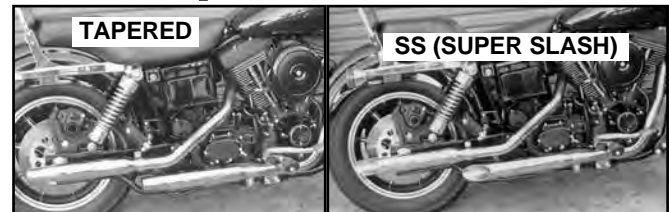

Muffler Pipe Set fits 1986-99 FXST-FLST.

VT No. Type

30-0549 Tapered

31-3980 Bracket

FXST-FLST Pipes. Muffler pipe sets for all 1984-up FLST-FXST and all 1985-86 FXE 4-Speed. Features include 1³/₄" head pipes, 2¹/₂" diameter mufflers with true one piece construction. Uses stock flange rings, gaskets, hardware and mounts to the factory bracket.

2000-06 Muffler

29-1196 Turn-Out

29-1197 Super Slash

30-3369 1³/₄" Drag Pipes

30-0097 Heat Shield Set

Chrome FLSTNI Drag Pipe Sets for 2005-06 FLSTNI Softail Deluxe models available in 40" length. Front pipe mounting bracket is included and rear pipe mounts to factory bracket. The 1³/₄" type uses stock heat shields the 2" type includes rear heatshield and uses stock front heat shield.

VT No. Type

30-0078 1³/₄"

30-0079 2"

Slip On Muffler

Replacement Slip On Muffler. Choice tapered or super slash, styles, which offer low restriction, and ease of installation to factory support and head pipes. Sold as pair.