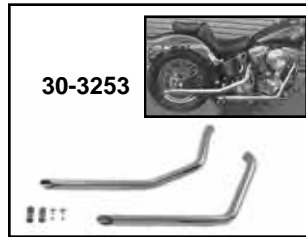

Exhaust for 85-86 FXE-FXWG, 84-up FXST-FLST

Slip On Chrome Muffler Set for stock OE headers. Fit 2007-up FXST.

VT No. Type

30-1282 Black Tip

30-1281 Chrome Tip

30-1283 Chrome Ball Milled

30-1284 Chrome Tapered Cone

Muffler Pipe Set fits 1986-99 FXST-FLST.

VT No. Type

30-0549 Tapered

31-3980 Bracket

FXST-FLST Pipes. Muffler pipe sets for all 1984-up FLST-FXST and all 1985-86 FXE 4-Speed. Features include 1³/₄" head pipes, 2¹/₂" diameter mufflers with true one piece construction. Uses stock flange rings, gaskets, hardware and mounts to the factory bracket.

2000-06 Muffler

29-1196 Turn-Out

29-1197 Super Slash

30-3369 1³/₄" Drag Pipes

30-0097 Heat Shield Set

Chrome FLSTNI Drag Pipe Sets for 2005-06 FLSTNI Softail Deluxe models available in 40" length. Front pipe mounting bracket is included and rear pipe mounts to factory bracket. The 1³/₄" type uses stock heat shields the 2" type includes rear heatshield and uses stock front heat shield.