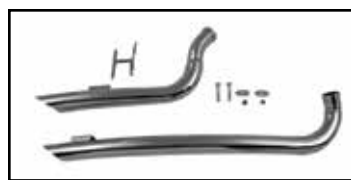

## 2" Exhaust

**Note: Radian Exhaust Set** features "Quad Finishing" which includes triple dura nickel and chrome as the final finish. After chrome plating, pipes are normalized and dried @572°F for the final finish process.

**Chrome Radian Pipe Set** features full curve with 2" outside diameter for Softail models in Rigid or Softail frame. Bracket included. Fits 1984-06. **VT No. 30-0295**

**Vance & Hines 3" Round Twin Slash Slip-On Mufflers** feature muffler bodies shielded by full-coverage heat shields for a blue look. Increase performance with a throaty growl. Include louvered core baffles. Sold in pairs. Fits 2007-10 FXST, FLST.

**VT No. 30-1582**

**Pirate 2" Curve Pipe Set** fits 1986-06 Softail/Evolution and TC-88.

**VT No. 30-0320**

**2" Drag Pipes** are 40" long.  
**VT No. Mt. Bkt Fits**  
**30-3370** Included 2000-06 FXST-FLST  
**\*Note:** Mount bracket required for 1991-94 models only. 1995-up bolts to stock mount.