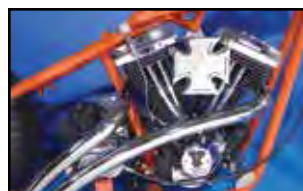

## 2" Exhaust

**Note: Radian Exhaust Set** features "Quad Finishing" which includes triple dura nickel and chrome as the final finish. After chrome plating, pipes are normalized and dried @572°F for the final finish process.

**Chrome Radian Pipe Set** features full curve with 2" outside diameter for Softail models in Rigid or Softail frame. Bracket included. Fits 1984-06. **VT No. 30-0295**

**Vance & Hines 3" Round Twin Slash Slip-On Mufflers** feature muffler bodies shielded by full-coverage heat shields for a blue look. Increase performance with a throaty growl. Include louvered core baffles. Sold in pairs. Fits 2007-10 FXST, FLST.

**VT No. 30-1582**

**Pirate 2" Curve Pipe Set** fits 1986-06 Softail/Evolution and TC-88.

**VT No. 30-0320**

**2" Drag Pipes** are 40" long.  
**VT No. Mt. Bkt Fits**  
**30-3370** Included 2000-06 FXST-FLST  
**\*Note:** Mount bracket required for 1991-94 models only. 1995-up bolts to stock mount.