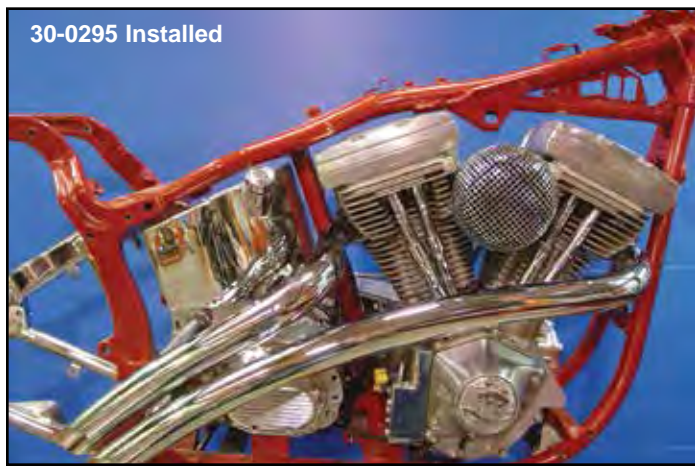

## 2" Exhaust

**Note: Radian Exhaust Set** features "Quad Finishing" which includes triple dura nickel and chrome as the final finish. After chrome plating, pipes are normalized and dried @572°F for the final finish process.

**Chrome Radian Pipe Set** features full curve with 2" outside diameter for Softail models in Rigid or Softail frame. Bracket included. Fits 1984-06. **VT No. 30-0295**

**Vance & Hines 3" Round Twin Slash Slip-On Mufflers** feature muffler bodies shielded by full-coverage heat shields for a blue look. Increase performance with a throaty growl. Include louvered core baffles. Sold in pairs. Fits 2007-10 FXST, FLST.

**VT No. 30-1582**

**Pirate 2" Curve Pipe Set** fits 1986-06 Softail/Evolution and TC-88.

**VT No. 30-0320**

**2" Drag Pipes** are 40" long.  
**VT No. Mt. Bkt Fits**  
**30-3370** Included 2000-06 FXST-FLST  
**\*Note:** Mount bracket required for 1991-94 models only. 1995-up bolts to stock mount.