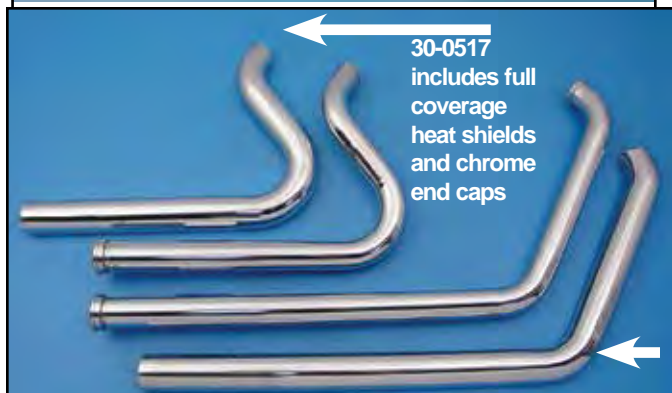

Exhaust

Maxx-shot Softtail Exhaust Set features 1 $\frac{3}{4}$ " headers with full coverage 2 $\frac{1}{4}$ " form fit chrome heat shields. Fits 1986-06 FXST and FLST with or without footboards. Includes mounting bracket and removable baffles. **VT No. 30-0318**

Radii Exhaust Sets feature "Quad Finishing" which includes triple dura nickel and chrome as the final finish. After chrome plating, pipes are normalized and dried @572° F for the final finish process.

Full Coverage Formed Heat Shields Included!

Softtail Short Stuff Pipe Set features 1 $\frac{3}{4}$ " headers with full coverage 2 $\frac{1}{4}$ " heat shield set. Fits 1986-06. **VT No. 30-0517**

Six-Gun Pipe End Set. Wyatt Gatling's end tips fit pipes with 2 $\frac{1}{4}$ " full coverage heat shields over 1 $\frac{3}{4}$ " pipes. **VT No. 30-0576**