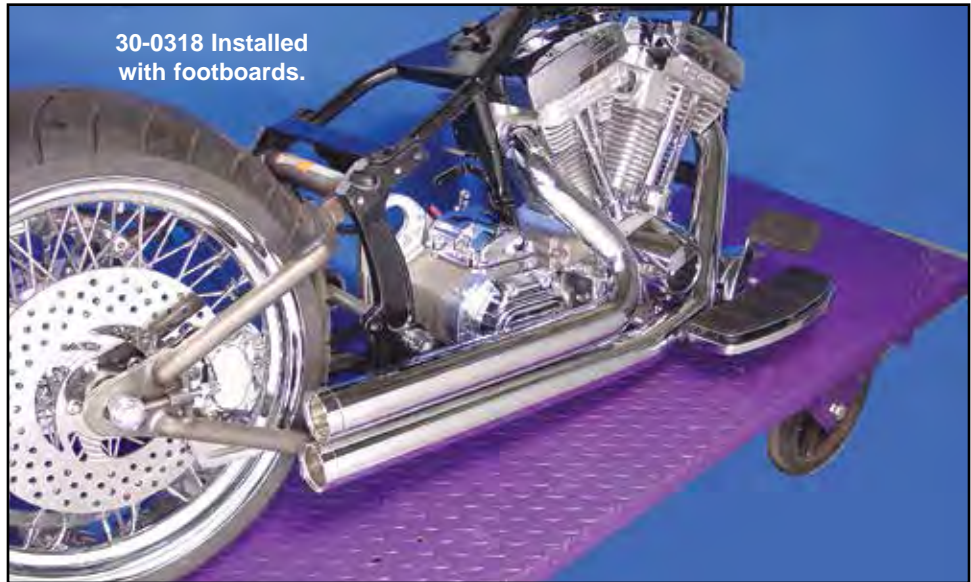

Exhaust

Maxx-shot Softtail Exhaust Set features 1 $\frac{3}{4}$ " headers with full coverage 2 $\frac{1}{4}$ " form fit chrome heat shields. Fits 1986-06 FXST and FLST with or without footboards. Includes mounting bracket and removable baffles. **VT No. 30-0318**

Radii Exhaust Sets feature "Quad Finishing" which includes triple dura nickel and chrome as the final finish. After chrome plating, pipes are normalized and dried @572° F for the final finish process.

Full Coverage Formed Heat Shields Included!

Softtail Short Stuff Pipe Set features 1 $\frac{3}{4}$ " headers with full coverage 2 $\frac{1}{4}$ " heat shield set. Fits 1986-06. **VT No. 30-0517**

Six-Gun Pipe End Set. Wyatt Gatling's end tips fit pipes with 2 $\frac{1}{4}$ " full coverage heat shields over 1 $\frac{3}{4}$ " pipes. **VT No. 30-0576**