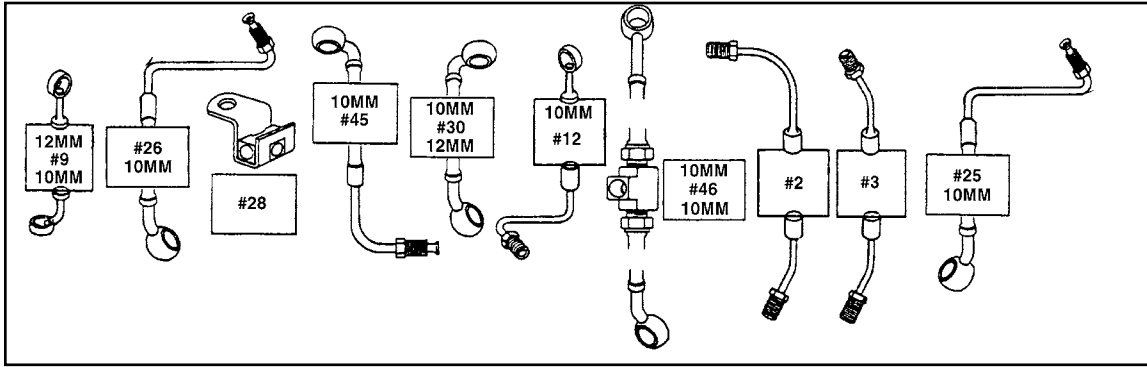

Brake Line

BIG TWIN

Fittings Shown
for Reference
Only

Dyna Series					
Year	Model	Front	Type	Rear	Type
1991	FXDB Sturgis	23-8751*	9	23-8826 or 23-8836*	46
1992	FXDB Daytona	23-8749*	26, 28, 45	23-8836*	46
1992	FXDC Custom	23-8749*	26, 28, 45	23-8836*	46
2005	FXDC Custom	23-8773		23-8833	
2006-07	FXDCI Custom	23-8769		—	
1992-99	FXDL Low Rider	23-8749*	26, 28, 45	23-8836*	46
2000-05	FXDL Low Rider	23-8744*	26, 28, 45	23-8833*	
2006-07	FXDL Low Rider	23-8768		—	
1993-99	FXDWG Wide Glide	23-8728*	9	23-8836*	46
2000-05	FXDWG Wide Glide	23-8728*	9	23-8833	
2006-07	FXDWG Wide Glide	23-8766			—
1994-99	FXDS Convertible	23-8749	26, 28, 45	23-8836*	
2000-03	FXDS Convertible	23-8749	26, 28, 45	23-8833*	
1995-99	FXD Super Glide			23-8836*	46
	As Above +4" Ext	23-8983	30	23-8836	46
2000-05	FXD Super Glide		23-8773*	23-8833*	
2006-07	FXDI Super Glide		23-8769		
1999-05	FXDX Super Glide Sport	23-8836*		23-8833*	
2000-06	FXSTD	23-8774			

Upper Line Only					
VT No.	Year/Model	Length	Type		
23-8980	1992-02 FXDL-FXDS	26 1/4" 10mm	25	Upper Line Only	

FX Series					
Year	Model	Front	Type	Rear	Type
1984-85	FXE-FXEF	23-8722*	9	23-8810	2
1984-87	FXS-FXRS-FXRDG-FXRC	23-8722*	9	23-8813*	3
1984-85	FXSB			23-8810	2
1984-86	FXWG			23-8810	2
	As Above +2" Ext	23-8953	9	23-8810	2
	As Above +4" Ext	23-8954	9	23-8810	2
	As Above +6" Ext	23-8955	9	23-8810	2
1985-86	FXRS Sport	23-8760*	12, 28, 45	23-8813	3
1987-93	FXRS Sport		26, 45	23-8846*	46
1987-94	FXLR		9	23-8846*	46
1988-92	FXRT Sport	23-8747*	26, 28, 45	23-8846*	46
1988-92	FXRT Sport Glide	23-8747*	9	23-8846*	46
1988-94	FXR, FXRS, FXRC	23-8746*	26, 28, 45	23-8846*	46
1989-93	FXRS Convertible	23-8749*	26, 28, 45	23-8846*	46
1999	FXR2, FXR3	23-8775*		23-8848*	
1999	FXR4	23-8776*		23-8848*	

Lower Lines Only					
Year	Model	Front	Type	Rear	Type
23-8956	1984-87 FXRT-FXRD	-3"	12	Lower Line Only	
23-8958	1984-87 FXRT-FXRD	-4"	45	Lower Line Only	

*Note: D.O.T. approved.