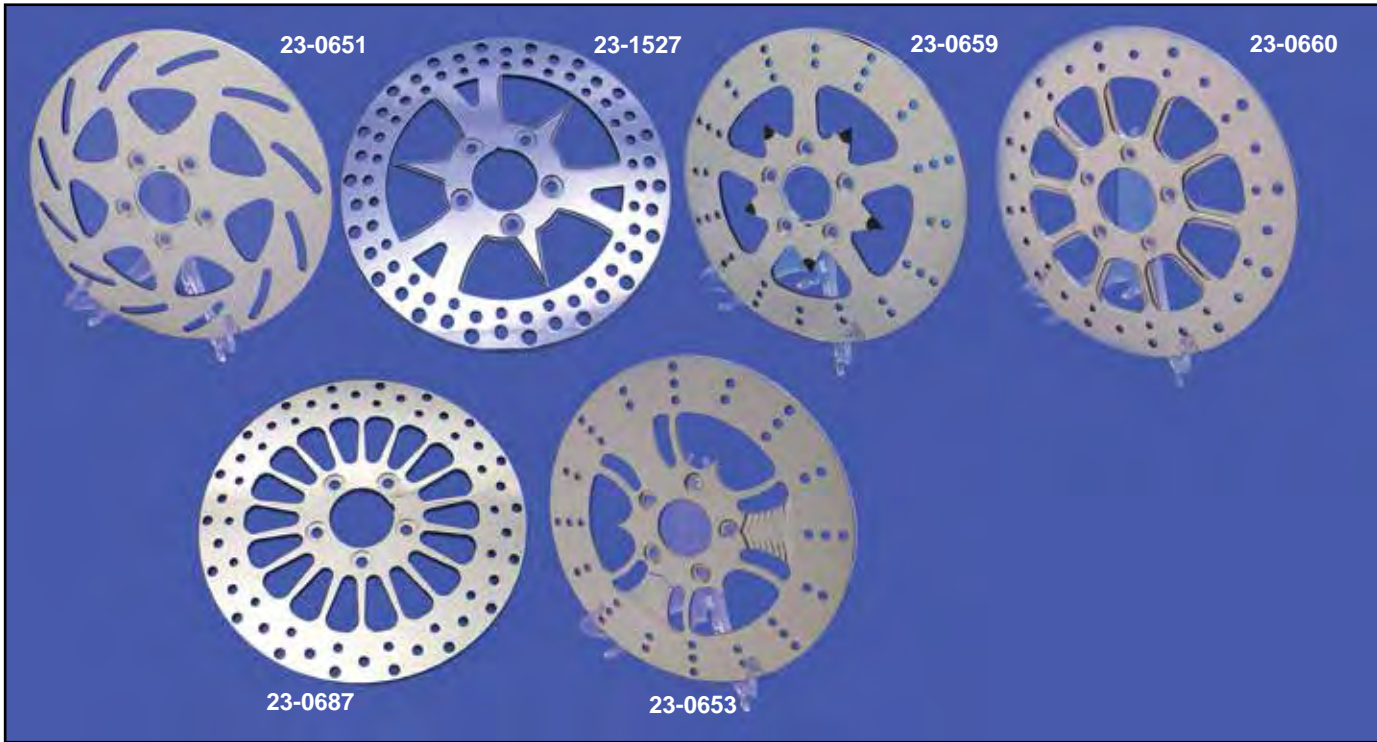

11.5" Stainless Brake Disc

Fits front and rear!

11.5" Edart Disc in polished stainless features universal design to fit 1984-up front and rear applications.

VT No.	Type	Qty	VT No.	Type	Qty
23-0651	Swirl	Each	23-0659	Spoke	Each
23-1527	Spike	Each	23-0660	10 Spoke	Each
23-0687	Spoked	Each	23-0687	Adapter Kit	
23-0653	Pirate	Each			

Fits Right and Left!

Edart Universal Brake Disc utilizes center ring and washers as noted.

Fits	Year	Ring	Washers
Front	1984-99	Yes	Yes
Front	2000-up	No	Yes
Rear	1984-99	Yes	No
Rear	2000-up	No	No

5-Spoke Polished Brake Disc.

VT No.	Year	Type
23-0638	2000-up	Rear
23-0639	2000-up	Front
23-0656	1984-99	Front

5-Spoke Polished Stainless Brake Disc by Dura Rotor.

VT No.	Year	Type
23-1508	1984-99	Front
23-1509	1984-99	Rear
23-1510	2000-up	Front
23-1511	2000-up	Rear

Stainless Brake Disc with skull engraving.

VT No.	Year	Type	Finish
23-0832	1984-99	Front	Stainless Steel
23-0833	1984-99	Front	Polished
23-0834	1984-99	Rear	Polished
23-0835	1984-99	Rear	Stainless Steel
23-0836	2000-up	Rear	Stainless Steel
23-0837	2000-up	Rear	Polished Stainless Steel