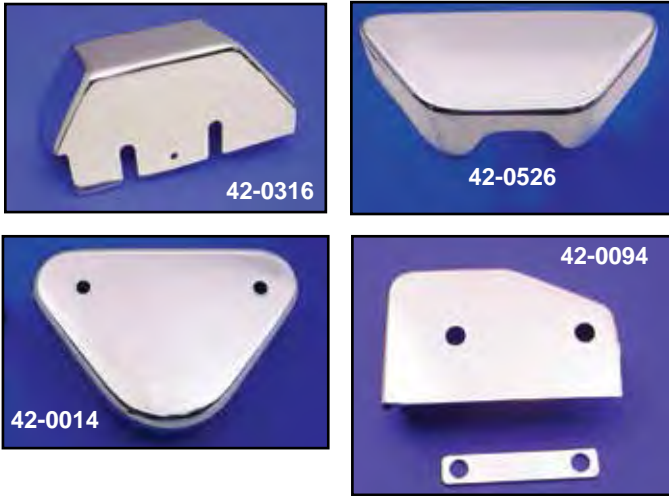

Master Cylinder Cover

Chrome Rear Master Cylinder Cover.

VT No.	Fits
42-0316	1979-84 FLH
42-0674	1986-99 FLST
42-0526*	1982-up FXR
42-0014*	1982-up FXR
42-0094	1982-86 FXR

*Note: Remote reservoir cover.

Chrome Brake Caliper Inserts are easily installed with double face tape supplied. Sold each.

VT No.	Dia	Fits	Type
37-8968	1.80"	1987-99	Hayes Rear
37-8969	1.47"	1984-99	Front
		1982-E87	Girling Rear
37-8970	1.40"	1977-83	Dual Disc Front
		1972-84	Banana Rear
		1977-81	Rear

Rear Master Cylinder Chrome Covers.

Chrome	Gold	OEM	Years
24-0629	24-0632	45004-85	1985-95

Front Master Cylinder Cover.

Smooth	OEM	Years
23-9189	45057-82	1982-84
24-0649	—	1985-95 With black inlay
23-9187	45004-85	1985-95
23-0794	VT	1985-95
23-0779*	45004-96	1996-05
23-0782	Billet Smooth	1996-05
24-0604	45004-96	1996-05
24-1279	45078-96	1996-05
23-0969	—	2008-up FLT Brake
26-0179	46424-05A	2005-07 FLT, 2006-14 FXST

*Note: Includes top, gasket, view plug and screws.

Milled

23-0781	Billet Milled With Gasket	1996-05
24-0927	1985-95	Front

*Note: Includes top, gasket, view plug and screws.