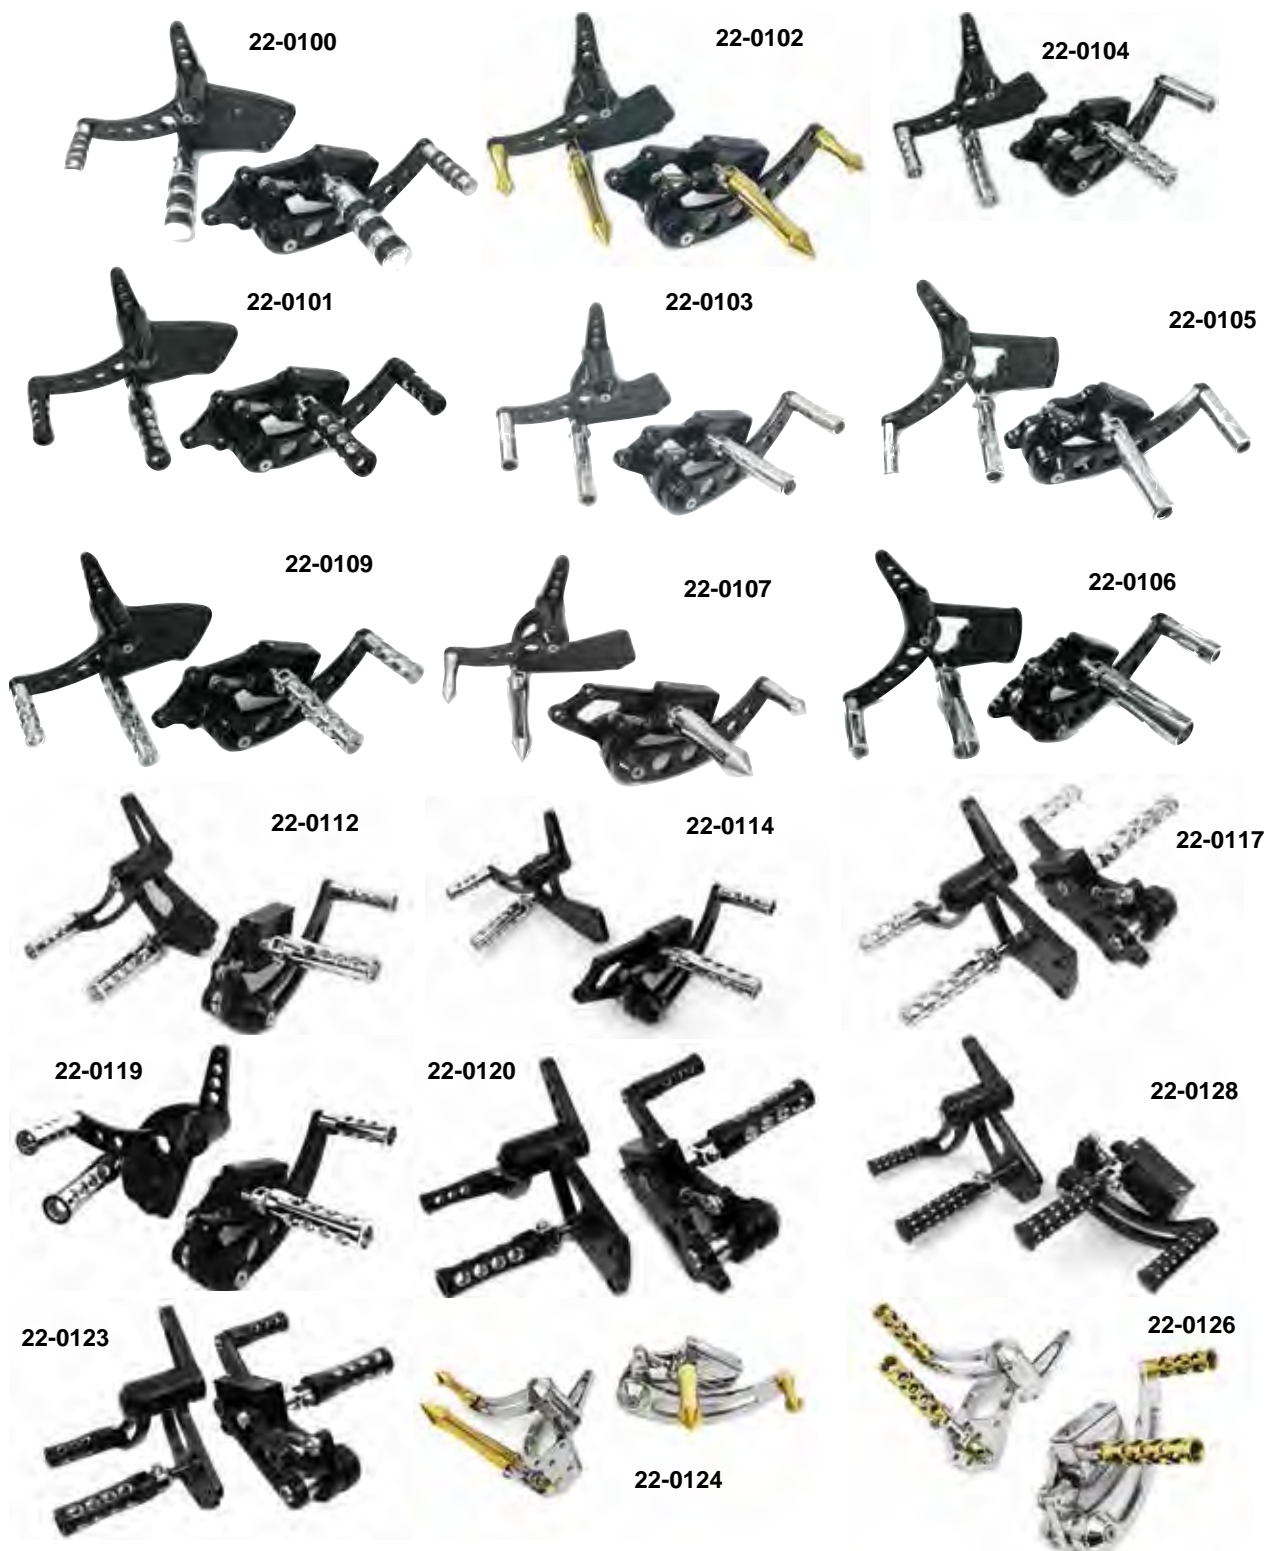

Black Forward Control Kits

Black Forward Control Kits.

VT No.	Peg Style	Fits	Ext Forward Control				
22-0100	3 Band	2000-up FXST	+2" Standard	22-0115	Spearhead	pre1999	+2" Slotted
22-0101	Concave	2000-up FXST	+2"	22-0116	Chrome Concave	pre1999	+2" Slotted
22-0102	Brass Spearhead	1970-99 FX	+2"	22-0117	Chrome Swiss Cheese	2000-up	Slotted
22-0103	Flame	1970-99 FX	+2"	22-0118	Chrome Swiss Cheese	2000-up	+2" Slotted
22-0104	Concave	1970-99 FX	+2"	22-0119	Chrome Concave	pre1999	Drilled
22-0105	Flame	2000-up FXST	Standard	22-0120	Black Concave	2000-up	Drilled
22-0106	Deep Cut	2000-up FXST	Standard	22-0125	Black Concave	2000-up	+2" Slotted
22-0107	Spearhead	1970-99 FX	+2"	22-0127	Black Swiss Cheese	2000-up	+2" Slotted
22-0109	Swiss Cheese	2000-up FXST	+2"	22-0128	Black Micro Hole	pre1999	Slotted
22-0110	Swiss Cheese, black	1970-99 FX		22-0123	Black	pre1999	Black
22-0129	Swis Cheese, chrome	1970-99 FX		22-0124	Chrome	pre1999	Brass Pegs
22-0112	Chrome Concave	pre1999	Slotted	22-0126	Chrome	pre1999	Brass Swiss
22-0114	Chrome	pre1999	+2" Slotted				