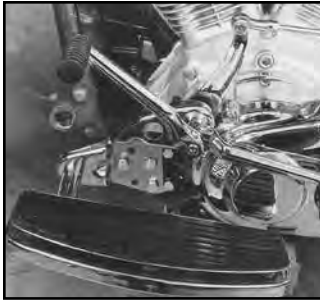

1986-99 Forward Control for FLST

Brake Side Kit includes black or chrome backing plate, chrome pedal, chrome master cylinder and cover. Related hardware included. Order line separately.

VT No.	Item
22-0507	Complete Kit
22-0512	Complete Kit with chrome plate

Brake Side Components 1986-99 FLST.

23-9229	42407-87B	Brake Pedal Chrome
28-2233	42416-83	Rubber for above
23-9235	42431-87	Mount Plate, Black
23-9246	42431-87A	Mount Plate, Chrome
23-9236	50992-87	Rod End
23-0650	42468-87	Master Cylinder
28-2005	40922-87	Rubber Boot
42-0316	41745-79	Master Cylinder Cover
23-8822	40957-87A	Brake Line
23-9234	42301-87	Master Cylinder Stud
23-0759	5797A	Pedal Washer