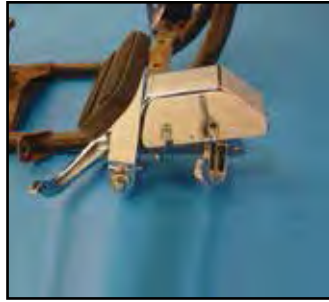

1986-99 Forward Control for FLST

Brake Side Kit includes black or chrome backing plate, chrome pedal, chrome master cylinder and cover. Related hardware included. Order line separately.

VT No.	Item
22-0507	Complete Kit
22-0512	Complete Kit with chrome plate

Brake Side Components 1986-99 FLST.

23-9229	42407-87B	Brake Pedal Chrome
28-2233	42416-83	Rubber for above
23-9235	42431-87	Mount Plate, Black
23-9246	42431-87A	Mount Plate, Chrome
23-9236	50992-87	Rod End
23-0650	42468-87	Master Cylinder
28-2005	40922-87	Rubber Boot
42-0316	41745-79	Master Cylinder Cover
23-8822	40957-87A	Brake Line
23-9234	42301-87	Master Cylinder Stud
23-0759	5797A	Pedal Washer

FLST Brake and Shifter Control Mounts use these brackets and mounts to put FLST Controls and floorboards on 1984-99 FXST 5-Speed models. Order components separately or as kits. Floorboards not included.