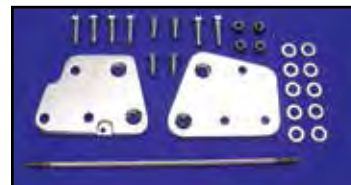

2" Footboard Extension moves controls 2" forward for 2000-2006 FLST.
VT No. 22-0306

COLONY

Chrome Hardware Kits for 2002-up V-Rod by Colony

VT No.	Item
2154-3	Front Axle Nut & Spacer Kit
2156-4	Rear Axle Nut & Spacer Kit
2158-11-P	Rear Shock Mount Kit
2160-1	Motor Oil Filter Plug & Dipstick
2161-2	Front Axle Cover Set
2167-2	Upper Case Plug
2171-17-P	Clutch Cover Mount Kit
2172-16-P	Alternator Derby Cover Mt Kit
2173-3-P	Sprocket Cover Mounting Kit
2175-4-P	Fork Bracket Mount Kit
2176-8-P	Frame Assembly Kit
2177-8-P	Shifter Mount Kit
2178-4-P	Headlamp Mount Kit
2179-7-P	Windshield Mount Kit
2180-12	Handlebar Master Cylinder Cover Allen Screws
1021-P	Polished Allen Show Bike Kit
2168-22-P	Polished Cam Cover Mount Kit

For V-Rod

Shock Absorber Mounting Kit includes spacers, allen polished screws, washers and nut. Fit 2002-up VRSCA. **VT No. 2158-11-P**

Motor Oil Filler Plug/Dipstick with O-Ring. Replaces 26541-01K. Fits 2002-up VRSCA. **VT No. 2160-1**

Rear Axle Covers add a smooth, finished look. Easily installed with a set screw. Fit 2002-up VRSCA. **VT No. 2163-2**

Rear Axle Nut and Spacers Kit available with smooth spacers. Replaces 43571-01 and 40437-01 spacers. Fits 2002-up VRSCA. **VT No. 2156-4**

Chrome Hose Shield fits V-Rod models. **VT No. 42-0965**

Front Axle Nut and Spacers Kit available with grooved or smooth spacers. Replaces 43642-01 spacers. **VT No. Type**
2153-3 Grooved
2154-3 Smooth

Upper Crankcase Plug and Gasket Kit. Custom knurled and decorative chrome plug with gasket. replaces 1034M and 6298M. **VT No. 2167-2**