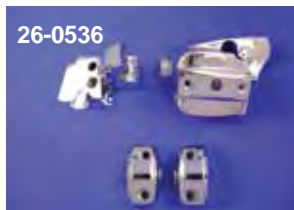

1982-up Hand Lever

Contour Lever Sets.

Chrome	Black	Year	Type
26-2178		1996-06	Smooth
26-0788	26-0984	1996-07	Drilled
26-0789	26-0111	1996-07	Slotted
26-0741	26-0981	2008-13	Smooth
26-0895	26-2113	2008-up	Slotted
26-0763	26-0762	2008-up	4 Hole
26-0765	26-0940	2014-up	Smooth
	26-0768	2014-up	Smooth
26-0767		2014-up	Trike Smooth
26-0326		2017-up	Slotted

Chrome Handlebar Control Cover Set.

• Includes clutch lever bracket, handlebar control clamps, master cylinder top and body cover, and hardware for complete installation.

VT No.	OEM	Disc	Year
26-0536	46098-98	Single	1996-2005
26-0537	46099-98	Dual	1996-2005

26-0527 26-0528 26-2133 26-0532

26-0519 26-0531 26-2153 26-2136

Clutch and Brake Levers.

• Available in polished or chrome. Sold individually.

Chrome	Polish	OEM	Years	Type
26-0527	26-0528	45016-72	1972-81	Brake
	26-0517	Power	1972-81	Brake
	26-0519	Power	1972-81	Brake
26-0531	26-2136	45017-82	1982-95	Clutch
26-2133		45017-88	1988-95	Clutch
26-0532		45016-82	1982-95	Brake
	26-2135	45016-82	1982-95	Brake

26-0117 26-0325

Handlebar Lever Sets

VT No.	Fits
26-0117	FLT 2008-up
26-0325	Wide Hand Levers FL 2014-up

26-0798 26-0799

Hand Lever Set.

• Fits 2014-up FLT

Chrome	Black	Style
26-0798	26-0799	Vortex Lever Set
26-0800	26-0801	Drilled Lever Set