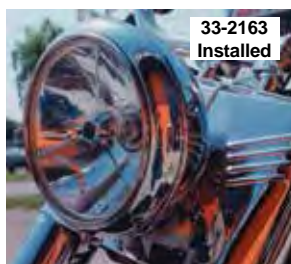

33-2163
Installed