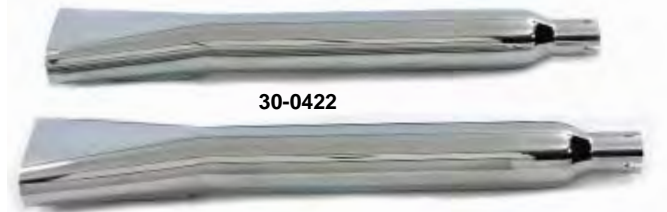

30-0626

30-0597

Slash Down Chrome Muffler Set

• To stock OE brackets and features removable baffles which can be modified for alternate tuning characteristics.

VT No.	Fits
30-0626	FLT 2009-16
30-0597	FLT 1995-16

30-0422

Radii Wide Oval Chrome Muffler Sets

• With built in baffles. Oval shape measures 2½" X 5". This muffler set has an overall length of 27¼".

VT No.	Fits
30-0422	FLT 1995-2016

30-1588

Twin Slash Oval Slip-On Mufflers

• Complete your touring model exhaust system with Vance and Hines oval muffler set. The 4" diameter mufflers add a substantial power increase and crisper throttle response.

VT No.	Fits
30-1588	FLT 1995-2016

30-1568

Vance & Hines Slash Slip-on Muffler Set

• Round 4" diameter muffler body with a straight through louvered baffle. Chrome finish.

VT No.	Fits
30-1568	FLT 1995-2016

30-1570

30-1581

Twin Slash Monster Oval Slip-On Mufflers