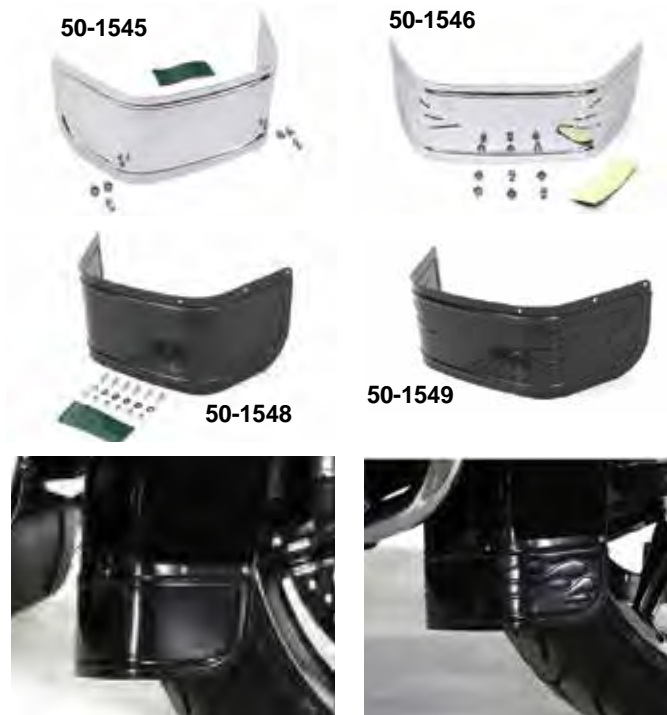

Chrome Die Cast Fender Tip.

• Features Eagle Spirit or a skull design.

Eagle Spirit	Skull	Fits
50-1659	50-1655	Front
50-1660	50-1656	Rear

Fat Kid Steel Front Fenders

• Fit 16" wheels on Glide Forks.

VT No.	Fits
50-0185	1980-up

50-1548 Installed

50-1549 Installed

Front Fender Lower Trim

• Fits 2014-up FLH

Chrome	Black	Type
50-1545	50-1548	Smooth
50-1546	50-1549	Flame

Chrome Eagle with Chrome Tip	Gold Eagle with Chrome Tip	Chrome Eagle w/ Black Tip	Gold Eagle with Black Tip	Style
50-1587	50-1588	50-1589	50-1590	Front
50-1591	50-1592	50-1593	50-1594	Rear
Chrome Tip with Black Skull		Black Tip w/Chrome Skull	Style	
50-1569		50-1570	Front	
50-1571		50-1572	Rear	

Chrome Front Fender Lower Trim.

• Available in ribbed, flame or smooth.
• Screw kit included.

Chrome	Black	Style	Fits
50-1066		Ribbed	FLT 1986-up
50-1132		Flame	FLT 1980-2013
50-1133		Smooth	FLT 1980-up
50-1220	50-1221		FLT 2014-up
37-1508		Screw Kit	