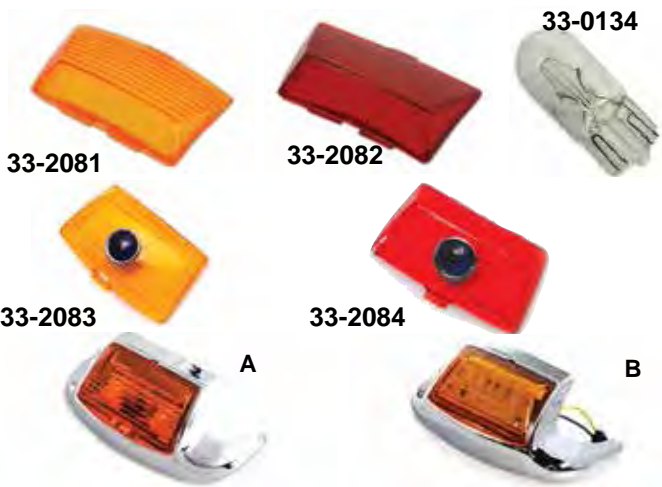

### Chrome Rear Fender Tip Lamps

Bulb	LED	Color	Fits
-	50-1160	Red	FLT 2009-up
-	50-1540	Red	FLT 2009-up
-	50-1539	Smoked	FLT 2009-up
-	50-1179	Amber	FLT 2009-2010
-	50-1180	Smoked	FLT 2009-2010
-	50-1181	Clear	FLT 2009-2010
50-1174	50-1175	Amber	FLT 2004-2010
50-1176	50-1177	Smoked	FLT 2004-2010
50-1161	50-1170	Red	FLT 1999-2008
50-1166	50-1167	Amber	FLT 1999-2008
50-1168	50-1169	Smoked	FLT 1999-2008

### Chrome Plated Tips fit 1979-99 FLT with light.

Front	Rear	Style
50-1025	50-1026	With Bulb Lamp (A)
50-1164	50-1165	With LED Lamp (B)
33-2081	33-2082	Lens only
33-2083	33-2084	Lens only with Blue Dot
15-0695	15-0694	Gasket
33-0134		Bulb, 10 pack

### Chrome Front Fender Tip Lamps

• With bulb or LED type lamps, and lenses in various colors.

VT No.	Bulb Type	Lens Color	Fits
50-1162	Bulb	Amber	FLT 2000-up
50-1025	Bulb	Amber	FLT 1985-up
33-0657	LED	Amber	FLT 1980-up
50-1173	LED	Smoked	FLT 2000-2010
50-1171	LED	Amber	FLT 2000-2010
50-1172	Bulb	Smoked	FLT 2000-2010
50-0045	LED	Clear	FLT 2014-up
50-0046	LED	Smoke	FLT 2014-up

### Chrome National Tips.

VT No.	Fits	Model
50-0691	Front front and front back	2000-13 FLT
50-0697	Rear	2002-08 FLT