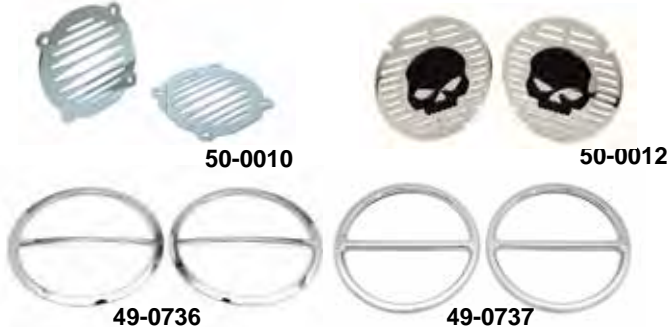

50-0010

50-0012

49-0736

49-0737

Chrome Deep Cut Inner Fairing Speaker Grill Set

VT No.	Fits	Type
50-0010	FLT 2000-2013	Deep Cut
50-0012	FLT 2000-2013	Chrome with black skull
50-0736	FLT 2014-up	Chrome with black skull
49-0736	FLT 1996-2013	Chrome
49-0737	FLT 2014-up	Chrome