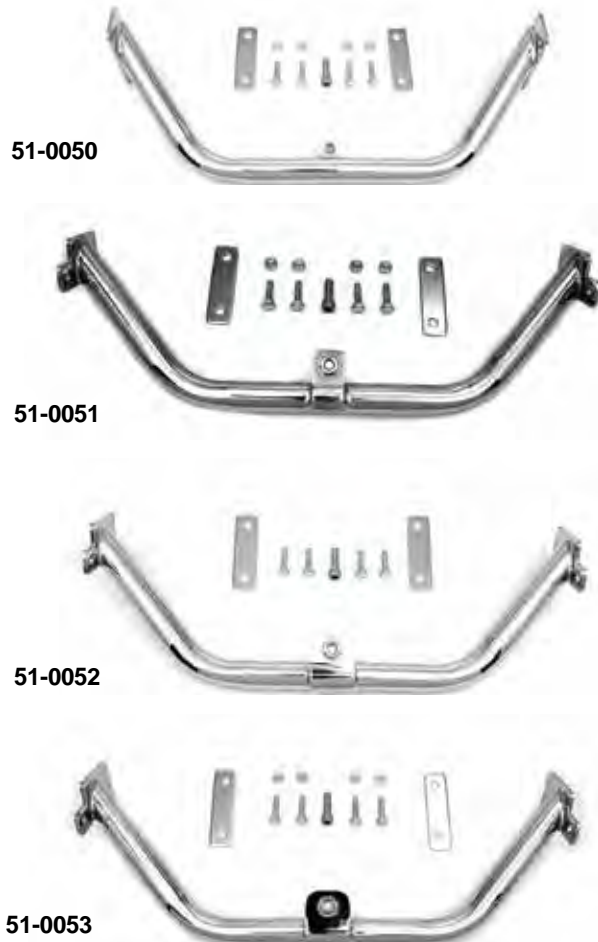

51-0050

51-0051

51-0052

51-0053

Fairing Support Bar

VT No.	Fits	Type
51-0050	FLTRX 2010-2013	Chrome
51-0051	FLTR 2009	Chrome
51-0052	FLTR 2004-2008	Chrome
51-0053	FLTR 1996-2003	Chrome