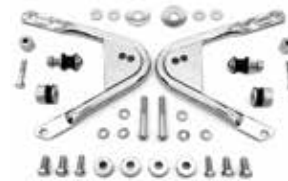

## Old Style Luggage Rack

- Replica of 1940's accessory, contours all rear fenders 1934-up.
- Great for attaching thro-over saddlebags.
- Does not interfere with post mounted buddy or police

VT No.	Finish
49-0304	Polished Replica
49-0951	Chrome Replica
49-0832	Black Replica
37-2096	Chrome Screws, 4 pack, 5/16"-24 oval head slotted

50-1138

50-1526

50-1558

50-1559

31-1304

50-1512

31-1315

50-1513

## Detachable Solo Luggage Rack

- Order hardware separately.

VT No.	Item
50-1138	Rack, OE, FLHT, FLHX, FLHR 1997-2008
50-0723	Rack, Radian, FLT 1996-2008
50-1526	Docking Hardware, OEM 53803-06
50-1513	Docking Hardware, OEM 53804-06
50-1558	Rotary Latch Kit, chrome, OEM 12600036
50-1559	Rotary Latch Kit, black, OEM 12600036
31-1304	Bushing Set (2), wide style, rubber between chrome ends, FL 1996-up
50-1512	Stainless Steel Bushing Set (4), FLT 1996-up
31-1315	Bushing Set (2), rubber installed between chrome ends, FL 1996-up