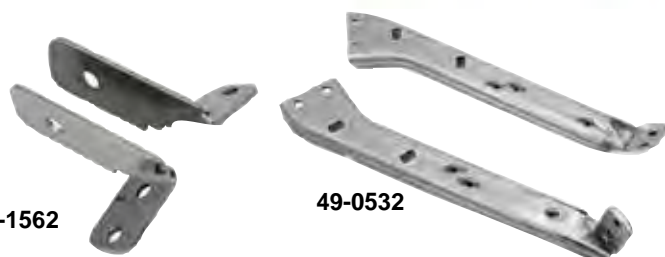

49-2508

49-2508 Installed

49-0791

31-1562

49-0532

Chrome Saddlebag Guard Kit

- Includes chrome rail set (right and left) & mount brackets.
- Brackets are 15% thicker than stock for added support to prevent breakage.

VT No.	Item	Fits
49-2508	Kit	FLHT 1997-2008, FLHR 1997-2008
50-1205	Kit	FLHT 2008-13
50-1206	Kit	FLH 2014-up
49-0791	Brackets	FLT 1979-2013
31-1562		Repair Brackets, FLT 1979-2013
49-0532		Bracket, Heavy Duty, FLT 1979-2013
49-1724	Set	Forged Alloy
Bail Head Fastener Set. VT No. 49-1267		

50-0959

Chrome Saddlebag Trim Rail Kit

- Accents FL saddlebag top covers and offers protection from scratching.

VT No.	Fits
50-0959	FLT 1987-up

Saddlebag LED Lamp Kit

- Set of red LED lamps with red lens and the Touring electrical connection update kit. OEM# 68000082
- **Note:** Does not work with stretched saddlebags.

Chrome	Black	Fits
50-0873	50-1518	FLT 1997-2008

50-1113

Chrome Saddlebag Rail Set

- Includes four chrome pieces to replace original.

VT No.	Fits
50-1113	FLT 1993-2008

Saddlebag Guard Bracket Kit

- Forged alloy heavy duty construction which is 15% thicker than stock for added support to prevent breakage. Mounts with stock hardware. Fits FLT 1979-2013.