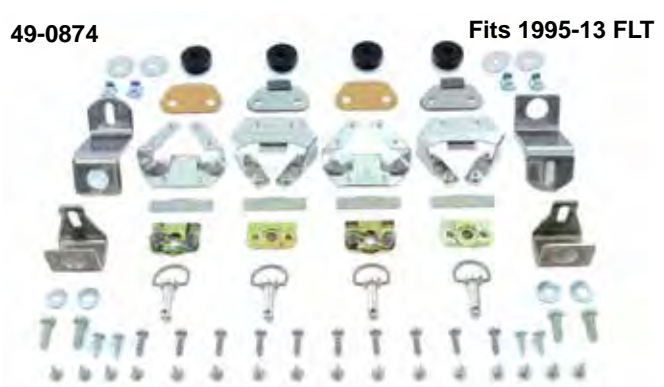

49-0081

Fits 1993-up FLH

Saddlebag hardware kit with left and right latch assembly set, includes ball head studs.

49-0874

Fits 1995-13 FLT

Fits 1993-up FLH

49-0729

28-0447

49-0095

49-0886

49-0882

49-0885

49-0887

Additional Hardware for Saddlebags

- Replacement application.
- Some parts are also packaged with our mount kits, as indicated.

VT No.	Item	With Mount Kit			Fits
		49-0095	49-1271	49-0081	
49-0874	Mount Hardware Kit 20 pieces	x	x	x	FLT 1995-2013
49-0885	Reinforcing Lid Back Plate Set	x	x	x	FLT 1993-2013
49-0887	Top Straps with screws	x	x	x	FLT 1993-2013
28-0447	Rubber Bumper Set	x	x	x	FLT 1993-2013
49-0856	Gasket Hardware Kit	-	-	-	FLT 1993-2013
15-0581	Saddlebag Gasket, 62" long	x	x	x	FLT 1993-2013
15-0580	Saddlebag Gasket, pair	-	-	-	FLT 1980-1992
49-0886	Lid Wear Plates	-	-	x	FLT 1993-2013
49-0882	Latch Set	-	-	x	FLT 1993-2013
49-0729	Lock and Key Kit	-	x	-	FLT, FLHT 1993-up

Saddlebag Lock Kit

- Fits 2014-up.
 - Includes 4 screws and 4 lock tabs.
- VT No. 49-1421**