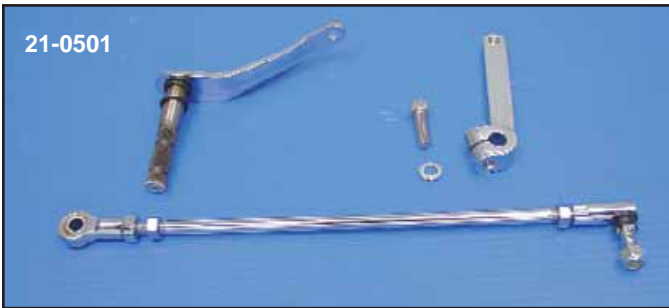

# Shifter Rod Kit for ST

Complete Chrome Shifter Rod Kits as listed below include rod and ends.  
**FXD-FXDWG Shifter Rod Kits**

**Chrome Shifter Linkage Kit** replaces original shift linkage on 2000-up ST models and 1980-up FLT-FLHT models and replaces 33814-98A.  
**VT No. 21-0502**

21-0500

21-0501

**Chrome Shifter Arm and Linkage Kits** include inner arm, inner shifter lever, rod with ball and swivel ends.

VT No.	Model
21-0500	1986-up FXST
21-0501	1990-up FLST

21-2039

**Chrome Shifter Rod Kit** fits 1980-up FLT & 2000-up ST.  
**VT No. 21-2039**

21-2031

**Chrome Shifter Rod Kit** fits 1985-99 FXST-FLST.

VT No.	Item
21-2031	Kit
21-2022	Rod Only

21-0322

21-0328

21-0338

21-0327

21-0300

## Shifter Rods

21-0270

**Chrome 5/16" Shifter Rod Extension** with male and female ends.

21-0271

VT No.	Length
21-0270	2"
21-0271	3"

21-2022

21-0546

**Straight Shifter Rods** are 5/16" diameter with 5/16" x 24 thread at each end.