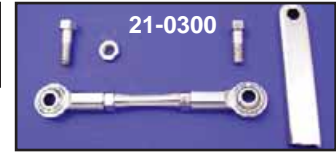

21-0500

21-0501

**Chrome Shifter Arm and Linkage Kits** include inner arm, inner shifter lever, rod with ball and swivel ends.

VT No.	Model
21-0500	1986-up FXST
21-0501	1990-up FLST

21-2039

**Chrome Shifter Rod Kit** fits 1980-up FLT & 2000-up ST.  
**VT No. 21-2039**

21-2031

**Chrome Shifter Rod Kit** fits 1985-99 FXST-FLST.

VT No.	Item
21-2031	Kit
21-2022	Rod Only

21-0322

21-0328

21-0338

21-0327

21-0300

**Billet Twisted Shifter Linkage** fits 1986-up ST.  
**VT No. 21-0228**

21-0672

21-0223

21-0678

**Chrome Billet Shifter Rod Kits** includes heim joint ends. Stock length rod is 10 5/8" long.

VT No.	Length
21-0672	Stock
21-0678	Stock
21-0223	Extension +2"

21-2060

21-2023

**Chrome FXST Shifter Linkage** includes transmission arm cover, rod, 2 swivel ends and nuts. Parts sold separately.

VT No.	#	Item
21-2060	A, B, C, D	Rod Kit with cover
21-2031	B, C, D	Rod Kit only
42-0722	A	Arm Cover only
21-2022	B	Rod only
21-2020	C	Swivel End
21-2023	D	Ball Joint End
21-2079	D	Ball Joint, Zinc
21-2028	E	Inner Lever