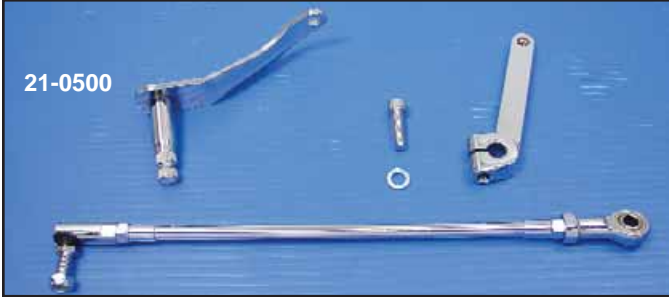

# Shifter Rod Kit for ST

Complete Chrome Shifter Rod Kits as listed below include rod and ends.  
**FXD-FXDWG Shifter Rod Kits**

**Chrome Shifter Linkage Kit** replaces original shift linkage on 2000-up ST models and 1980-up FLT-FLHT models and replaces 33814-98A.  
**VT No. 21-0502**

21-0500

21-0501

**Chrome Shifter Arm and Linkage Kits** include inner arm, inner shifter lever, rod with ball and swivel ends.

VT No.	Model
21-0500	1986-up FXST
21-0501	1990-up FLST

21-2039

**Chrome Shifter Rod Kit** fits 1980-up FLT & 2000-up ST.  
**VT No. 21-2039**

21-2031

**Chrome Shifter Rod Kit** fits 1985-99 FXST-FLST.

VT No.	Item
21-2031	Kit
21-2022	Rod Only

21-0322

21-0328

21-0338

21-0327

21-0300

## Shifter Rods

21-0270

**Chrome 5/16" Shifter Rod Extension** with male and female ends.

21-0271

VT No.	Length
21-0270	2"
21-0271	3"

21-2022

21-0546

**Straight Shifter Rods** are 5/16" diameter with 5/16" x 24 thread at each end.