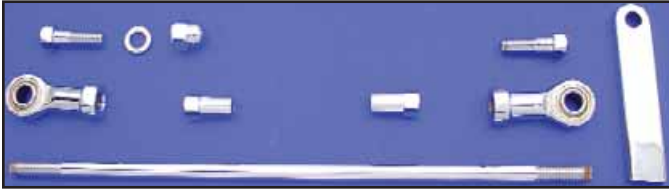

# Shifter Rod Kit for ST

Complete Chrome Shifter Rod Kits as listed below include rod and ends.  
**FXD-FXDWG Shifter Rod Kits**

**Chrome Shifter Linkage Kit** replaces original shift linkage on 2000-up ST models and 1980-up FLT-FLHT models and replaces 33814-98A.  
**VT No. 21-0502**

21-0500

21-0501

**Chrome Shifter Arm and Linkage Kits** include inner arm, inner shifter lever, rod with ball and swivel ends.

VT No.	Model
21-0500	1986-up FXST
21-0501	1990-up FLST

21-2039

**Chrome Shifter Rod Kit** fits 1980-up FLT & 2000-up ST.  
**VT No. 21-2039**

21-2031

**Chrome Shifter Rod Kit** fits 1985-99 FXST-FLST.

VT No.	Item
21-2031	Kit
21-2022	Rod Only

21-0322

21-0328

21-0338

21-0327

21-0300

## Shifter Rods

21-0270

**Chrome 5/16" Shifter Rod Extension** with male and female ends.

21-0271

VT No.	Length
21-0270	2"
21-0271	3"

21-2022

21-0546

**Straight Shifter Rods** are 5/16" diameter with 5/16" x 24 thread at each end.