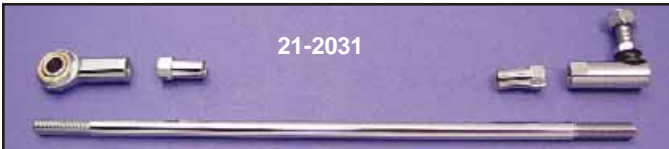

# Shifter Rod Kit for ST

Complete Chrome Shifter Rod Kits as listed below include rod and ends.  
**FXD-FXDWG Shifter Rod Kits**

**Chrome Shifter Linkage Kit** replaces original shift linkage on 2000-up ST models and 1980-up FLT-FLHT models and replaces 33814-98A.  
**VT No. 21-0502**

21-0500

21-0501

**Chrome Shifter Arm and Linkage Kits** include inner arm, inner shifter lever, rod with ball and swivel ends.

VT No.	Model
21-0500	1986-up FXST
21-0501	1990-up FLST

21-2039

**Chrome Shifter Rod Kit** fits 1980-up FLT & 2000-up ST.  
**VT No. 21-2039**

21-2031

**Chrome Shifter Rod Kit** fits 1985-99 FXST-FLST.

VT No.	Item
21-2031	Kit
21-2022	Rod Only

21-0322

21-0328

21-0338

21-0327

21-0300

## Shifter Rods

21-0270

**Chrome 5/16" Shifter Rod Extension** with male and female ends.

21-0271

VT No.	Length
21-0270	2"
21-0271	3"

21-2022

21-0546

**Straight Shifter Rods** are 5/16" diameter with 5/16" x 24 thread at each end.