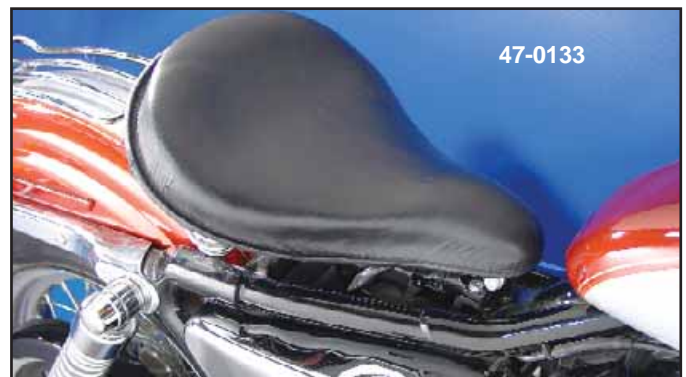

47-0131

47-0152

47-0152 underside

**Black Solo Seat Kit** fits BT and XL Rigid frames. Includes mount kit with hair pin springs included.

VT No. 47-0152

47-0133

**Leather Solo Seat Kits** for XL models includes K-model seat, chrome 2" springs and mount hardware. 47-0134 includes frame cover.

VT No.	Item	Cover
47-0131	1952-78	—
47-0132	1979-81	—
47-0133	1982-2003	42-0979
47-0134	2004-06	Included

XL