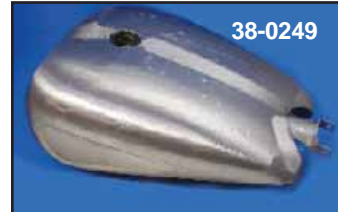

Tank for 04-06 XL's

38-0283

38-0295

King Tanks available with air craft or pop up gas cap. Feature smooth radius edge profiles with locking air craft cap installed. Capacity is approximately 3.3 gallons.

Air Craft	Pop Up	Year
38-0283	38-0295	2004-06

38-0025

38-0065

38-0026

Bobber Tanks are 3.2 gallon and fit 2004-06 models. 38-0026 accepts dash kit.

VT No.	Type	Cap
38-0025	Smooth	2
38-0065	Smooth	1
38-0026	Accepts Dash	2
37-0350	Bolt Set	

38-0030
Installed

38-0030

38-0249

2" Stretch Tank as shown on 2004 XL Sportster, to fit 2004-06 models, 4.0 gallons.

VT No.	Type	Cap Type
38-0030	Smooth	Screw In
38-0249	Indented	Screw In
38-0425	Smooth	Pop-up

4.0 Gallon One Piece Bobbed Tank for 2004-06 XL's and feature bolt in locking aircraft style gas caps and full rubber mount system.
VT No. 38-0299

38-0270

38-0885

38-0877

38-0880

Replica XL Tank with stock or aero filler neck.