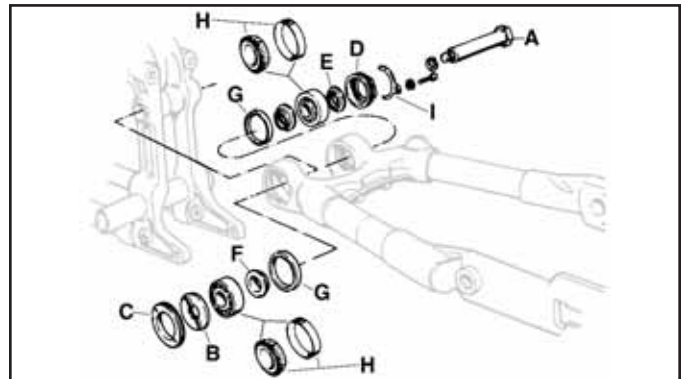

Swing Arm Bearing

Swing Arm Bearing Assembly Kit contains parts pictured for 1952-81.

Pivot Bolt Kit includes black pin, screw, spacer, bushing, bearing and dust covers.

| VT No. | Item |
|---------|------------------------|
| 44-0540 | 1982-97 Kit |
| 44-0544 | 1998-03 Kit |
| 44-0709 | 2004-up Kit |
| 44-0714 | 2004-up Kit, Chrome |
| 44-0092 | 1982-03 Bolt/Nut |
| 44-0151 | 2004-up Bolt/Nut |
| 44-0091 | 1982-up Dust Cover (2) |
| 12-0362 | 1982-03 Bushing, Left |
| 12-0360 | 1981-99 Bearing, Right |
| 12-0391 | 2000-03 Bearing, Right |
| 12-0127 | 2004-up Bearing, Right |

| VT No. | Fits |
|---------|---------|
| 44-0539 | 1952-73 |
| 44-0538 | 1974-81 |

Pivot Pin Hardware for 1952-81 models.

| VT No. | # | Year | Item |
|---------|---|---------|--------------------|
| 44-0107 | A | 1952-81 | Pivot Bolt, chrome |
| 44-0113 | A | 1952-81 | Pivot Bolt, zinc |
| 44-0098 | B | 1952-73 | Nut |
| 44-0097 | B | 1974-81 | Nut |
| 44-0096 | C | 1952-73 | Locknut |
| 44-0095 | C | 1974-81 | Locknut |
| 44-0088 | D | 1954-73 | Locknut, Right |
| 44-0087 | D | 1974-81 | Locknut, Right |
| 44-0094 | E | 1952-73 | Outer Spacer |
| 44-0093 | E | 1974-81 | Inner Spacer |
| 44-0367 | F | 1952-81 | Spacer, pair |
| 44-0110 | G | 1952-81 | Shield, pair |
| 44-0108 | H | 1952-73 | Bearing Set |
| 44-0109 | H | 1974-81 | Bearing Set |
| 17-0920 | I | 1952-81 | Locktab |

Swing Arm Pivot Kit. Includes all parts shown for 1952-80 XLH-XLCH Sportster models.

| VT No. | Fits |
|---------|---------|
| 44-1959 | 1952-73 |
| 44-1960 | 1974-80 |

XL-XLH Model Swing Arm Bearings & Kits.

| VT No. | Years | Item | U/M |
|---------|---------|-------------|------|
| 44-0108 | 1952-73 | 4 Piece | Kit |
| 12-0332 | 1952-73 | Bearing | Pair |
| 12-1100 | 1952-73 | Race Set | Pair |
| 44-0109 | 1974-81 | 4 Piece | Set |
| 12-0333 | 1974-81 | Bearing Set | Pair |
| 12-1101 | 1974-81 | Race Set | Pair |