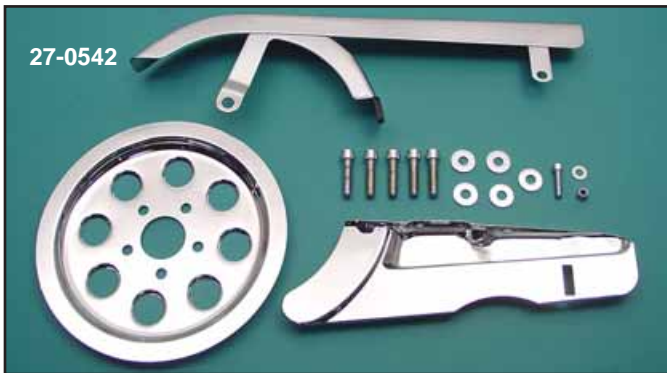

# Belt Guard

**Chrome Guard/Rear Pulley/Dress Up Kit** includes belt guards, upper and lower, and 61T rear pulley cover for 5-Speed belt drive models with hardware.

VT No.	Year
27-0541	1991-99
27-0542	2000-2003
27-0619	2004-up

## Chrome Chain Guards for Sportster

VT No.	Year/Model
27-0102	1954-71 XLH
27-0103	1954-71 XLCH
27-0401	1972-78 XLCH
27-0400	1972-78 XLH
27-0106	1979-81 XLCH-XLH
27-0107	1982 only XL

## Chrome Chain Guards with spatter apron.

VT No.	Year
27-0112	1983-87
27-1573	1988-92

**Universal Right Side** measures 25" length.

VT No. 27-0101

## Chrome Rigid Frame Chain Guard for Sportster.

VT No.	Item
27-0128	Guard
31-0710	Strap

**Chrome Rear Pulley Cover** fits 1991-up with 61 tooth pulley. Order VT No. 37-8671 chrome torx bolt set separately.