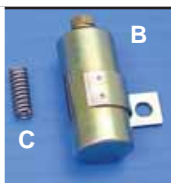

32-0105

32-0117

32-0118

Point Sets. Pack of 5.
VT No. Year/Model
32-0117 1948-69 FL, FLH
32-0118 1970-E78 FL, FLH

A

B

C

D

1930-47 Points and Condenser Set includes spring.

VT No.	#	Item
32-0113	A, B, C	Points, Condenser and Spring
32-0120	A	Points Only
32-0123	B	Condenser Only
13-9171	C	Spring for Points (10)
13-9239	D	Spring Plate for Points
37-0736		Screws for Above

Condenser Bracket mount 2 condensers, not included, to coil mount bolts.
VT No. 31-9905

Accel Performance Tune-Ups Kits include replacement spark plugs, matched crown contact points, condensers, gap settings and point cam lube. Blister packed for display.