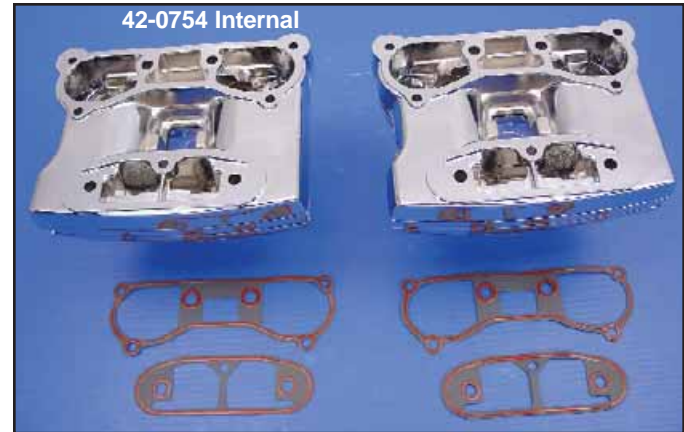

Rocker Box for Evo

S&S Two Piece Chrome Rocker Covers fit all 1984-up Evo Big Twins. Both vented out of the crankcase or through the head type. Umbrella valves included for use with 1993-99 cylinder heads. Each kit includes front & rear cover assemblies complete with base & top cover, rocker shaft supports, gaskets & mounting hardware.

- | VT No. | Item |
|---------|----------------|
| 11-4050 | Rocker Box Set |
| 15-1221 | Gasket Set |

Chrome V² Rocker Box Sets are precision die-cast covers that are machined. Polished and chrome plated. Six piece complete set includes all necessary gaskets for installation for both heads.

- | VT No. | Fits |
|---------|---------|
| 42-0754 | 1984-91 |
| 42-0787 | 1992-99 |

Chrome 2 Piece Rocker Box Set for 2 heads for 1984-99 Evo models.

- | VT No. | Item |
|---------|----------------|
| 11-2701 | Rocker Box Set |
| 15-1503 | Gasket Set |

Sifton Evo Rocker Box Breather Upgrade Kit includes tap, drill bit, breather tubes and instructions. Fits 1992-99 BT.

VT No. 16-0914

Umbrella Valve fits inner rocker box cover on 1992-99 Evo.

VT No. 14-0925