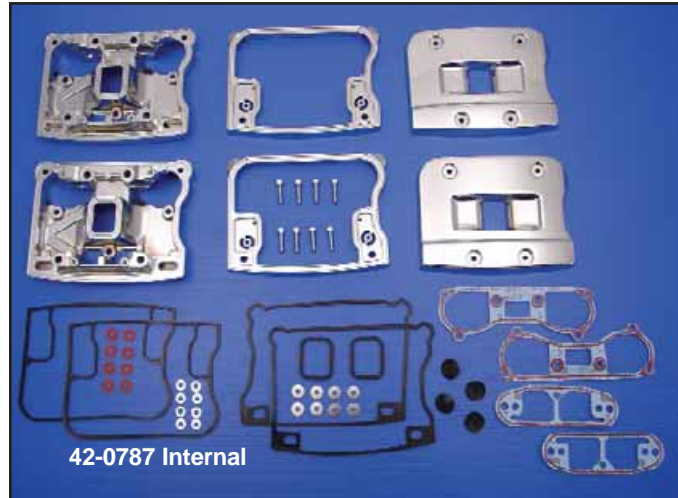

Rocker Box for Evo

S&S Two Piece Chrome Rocker Covers fit all 1984-up Evo Big Twins. Both vented out of the crankcase or through the head type. Umbrella valves included for use with 1993-99 cylinder heads. Each kit includes front & rear cover assemblies complete with base & top cover, rocker shaft supports, gaskets & mounting hardware.

- | VT No. | Item |
|---------|----------------|
| 11-4050 | Rocker Box Set |
| 15-1221 | Gasket Set |

Chrome V² Rocker Box Sets are precision die-cast covers that are machined. Polished and chrome plated. Six piece complete set includes all necessary gaskets for installation for both heads.

- | VT No. | Fits |
|---------|---------|
| 42-0754 | 1984-91 |
| 42-0787 | 1992-99 |

Chrome 2 Piece Rocker Box Set for 2 heads for 1984-99 Evo models.

- | VT No. | Item |
|---------|----------------|
| 11-2701 | Rocker Box Set |
| 15-1503 | Gasket Set |

Sifton Evo Rocker Box Breather Upgrade Kit includes tap, drill bit, breather tubes and instructions. Fits 1992-99 BT.

VT No. 16-0914

Umbrella Valve fits inner rocker box cover on 1992-99 Evo.

VT No. 14-0925