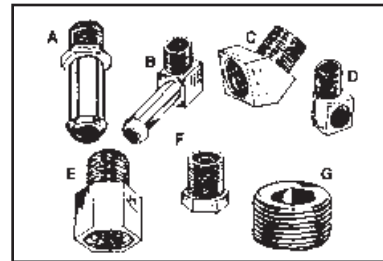

Fitting

Oil Fittings for Big Twin.

VT No.	#	OEM	Item
40-0566	F	63533-41	Straight
12-1412	A	63533-65	Oiler Return
40-9982	B	63541-70	Oiler T, Rear Chain
40-0542	D	16302-81	Crankcase 45°
40-0578	D	Chrome	Crankcase 45° 1/4"NPT
40-0543	D	16304-87	Crankcase 90°
40-0579	D	Chrome	Crankcase 90°
40-0549	D	16305-99	Elbow, 1999-up
40-0580	E	25260-78	1978-83 Crank to AC
40-0551	F	25259-93A	Straight 1993-up
40-0552	F	26314-99	Straight 1999-up
17-0519	G	62375-57	Elbow
40-0553	G	63554-90	Elbow

Nipple Nuts & Tube Ends will attach to tapered tank type fittings VT No. 40-0514 and will accept braid or rubber hose.

VT No.	Item
40-9975	Nut, 3 pk
40-9992	Straight Tube, with nut
40-9993	90° Elbow, with nut
40-9994	45° Elbow, with nut
40-0514	Fittings

Oil Line Fittings for 3/8" hose, chrome plated in five pack. Thread is 1/8" NPT.

VT No.	OEM	Type	U/M
40-0566	63533-41	Straight, Replica	5
2070-1	63533-41	Straight, Replica	Each
40-0519	26496-75B	90° angle	5
40-0521	Barbed	Straight	5

Chrome Male Fittings for gas and oil measured in NPT thread and ID of line.

A-Straight	B-90°	Size
40-0525	40-0532	1/8 x 5/16 Hose
40-0526	40-0529	1/8 x 1/4 Hose
40-0566	40-0519	1/8 x 3/8 Hose
40-0608	—	1/4 x 1/4 Hose
40-0527	40-0530	1/8 x 5/16 Hose