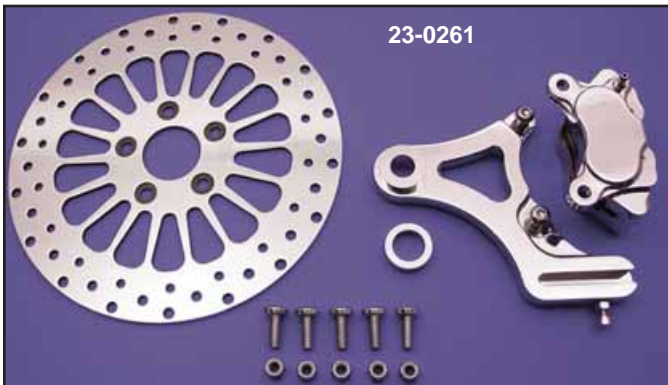

Billet Rear Caliper Kit

BIG TWIN

23-0280
Installed

1986-99 Dura Rear Caliper Kit features chrome billet caliper and bracket. 11.5" razor disc included.
VT No. 23-0655

23-0280

Chrome Dura Billet Rear Caliper Kit includes caliper, bracket and polished stainless steel disc with bolts. Fits ST models.

VT No.	Year
23-0280	1987-99
23-0282	2000-05
23-0884	Caliper Seal Kit

23-0853

Billet Caliper Kit features 4 piston design for 1987-99 ST models. Order disc separately.
VT No. 23-0853

23-0261

23-0264

Chrome Billet Rear Calipers feature 4-piston design with mount brackets included.

VT No.	Year/Model
23-0264	1989-99 ST
23-0265	2000-05 ST
23-0879	Pad Set

23-0281

Chrome 1986-99 Billet Caliper Kit for ST includes chrome caliper and polished rear disc.

VT No.	Style
23-0261	18 Spoke
23-0281	Razor
23-0884	Caliper Seal Kit

23-0865

23-0866

Edart Billet Caliper fits front and rear 1986-99 ST. Order rear bracket separately.

VT No.	Item	Type
23-0865	Caliper	4 Piston
23-0870	Caliper	6 Piston
23-0866	Bracket	