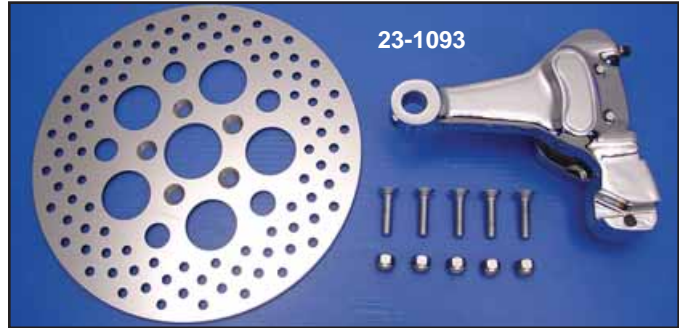

# Chrome Rear Caliper Kit

**Rear Caliper Kit** includes complete chrome caliper, chrome caliper bracket, 11 1/2" stainless drilled polished brake disc and chrome disc mount bolts.

VT No.	Year	Model
23-1088	1987-99	FXST-FLST
23-1125	1987-89	FXST-FLST
23-1089	1990-99	FXD
23-1090	1987-94	FXR
23-1101	2002-07	FLT

**2000-06 Caliper Kits** include integral bracket.

**Chrome Rear Caliper Kit** fits 1987-up Softtail models and includes complete chrome replica 4-piston caliper assembly with one piece integral bracket, pads and polished stainless steel drilled disc with chrome mount bolts.

VT No.	Year	Model
23-1091	2000-05	ST
23-1093	1987-99	ST
23-1102	2000-05	FXD-WG
23-1103	2006-07	FXD-WG

**2000-05 Chrome Rear Caliper Cover** fits FXST-FLST-FXD models replaces 43553-00.

**VT No. 42-0704**

**Chrome Rear Caliper Bolts** for 2000-up.

VT No.	Type
2081-3	Colony
37-0853	GW