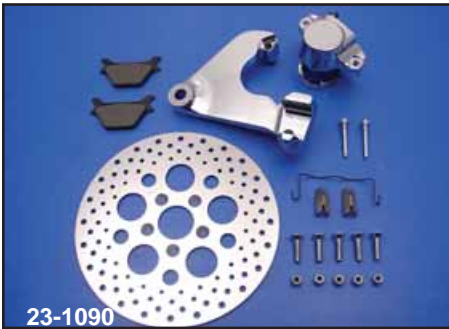

# Chrome Rear Caliper Kit

**Rear Caliper Kit** includes complete chrome caliper, chrome caliper bracket, 11 1/2" stainless drilled polished brake disc and chrome disc mount bolts.

VT No.	Year	Model
23-1088	1987-99	FXST-FLST
23-1125	1987-89	FXST-FLST
23-1089	1990-99	FXD
23-1090	1987-94	FXR
23-1101	2002-07	FLT

**2000-06 Caliper Kits** include integral bracket.

**Chrome Rear Caliper Kit** fits 1987-up Softtail models and includes complete chrome replica 4-piston caliper assembly with one piece integral bracket, pads and polished stainless steel drilled disc with chrome mount bolts.

VT No.	Year	Model
23-1091	2000-05	ST
23-1093	1987-99	ST
23-1102	2000-05	FXD-WG
23-1103	2006-07	FXD-WG

**2000-05 Chrome Rear Caliper Cover** fits FXST-FLST-FXD models replaces 43553-00.

**VT No. 42-0704**

**Chrome Rear Caliper Bolts** for 2000-up.

VT No.	Type
2081-3	Colony
37-0853	GW