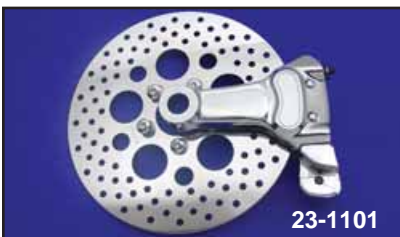

# Chrome Rear Caliper Kit

**Rear Caliper Kit** includes complete chrome caliper, chrome caliper bracket, 11 1/2" stainless drilled polished brake disc and chrome disc mount bolts.

VT No.	Year	Model
23-1088	1987-99	FXST-FLST
23-1125	1987-89	FXST-FLST
23-1089	1990-99	FXD
23-1090	1987-94	FXR
23-1101	2002-07	FLT

**2000-06 Caliper Kits** include integral bracket.

**Chrome Rear Caliper Kit** fits 1987-up Softtail models and includes complete chrome replica 4-piston caliper assembly with one piece integral bracket, pads and polished stainless steel drilled disc with chrome mount bolts.

VT No.	Year	Model
23-1091	2000-05	ST
23-1093	1987-99	ST
23-1102	2000-05	FXD-WG
23-1103	2006-07	FXD-WG

**2000-05 Chrome Rear Caliper Cover** fits FXST-FLST-FXD models replaces 43553-00.

**VT No. 42-0704**

**Chrome Rear Caliper Bolts** for 2000-up.

VT No.	Type
2081-3	Colony
37-0853	GW