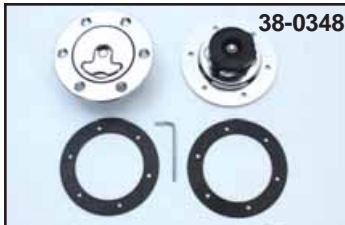

# Gas Cap

1983-up

**Chrome Steel Gas Cap Sets** are ratcheting type, vented (right) and non-vented (left) sides.

**VT No. Year**

**38-0321** 1983-95

**38-0320** 1996-up

## Air Craft Gas Caps

**Chrome Aircraft Style Caps** fit our tanks which accept air or aft style caps.

**Caps without mount rings.**

**VT No. Description**

**38-0337** Pair Caps, Vented & Non-vented

**38-0350** Vented Cap Only

**Caps include mount ring, gasket & screws.**

**38-0348** Pair Caps, Vented & Non-vented

**38-0349** Pair Caps, Vented & Non-vented with locks

**38-0347** Vented Cap with ring, gasket and screw, w/o keys

**38-0426** Vented Cap Only

**38-0352** Vented Cap Only with lock

**15-0578** Mounting Gasket

**14-0188** Gasket and Seal Set

**38-0336**  
Installed

**Chrome Gas Cap Covers** fit over existing caps. Krommetts has bullets. Satellite has ring.