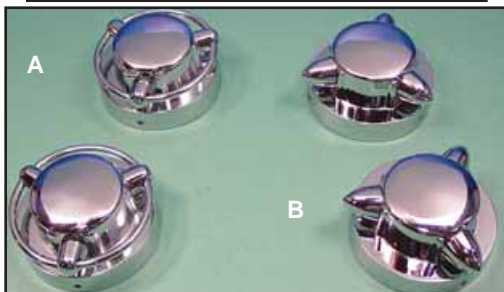

**Caps include mount ring, gasket & screws.**

**38-0348** Pair Caps, Vented & Non-vented

**38-0349** Pair Caps, Vented & Non-vented with locks

**38-0347** Vented Cap with ring, gasket and screw, w/o keys

**38-0426** Vented Cap Only

**38-0352** Vented Cap Only with lock

**15-0578** Mounting Gasket

**14-0188** Gasket and Seal Set

**38-0336**  
Installed

**Chrome Gas Cap Covers** fit over existing caps. Krommetts has bullets. Satellite has ring.