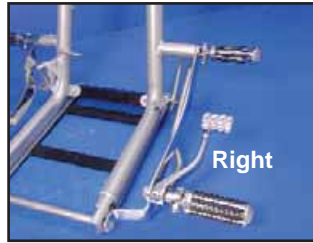

For V-Rod

Left

Right

Chrome Billet Mid Shift Kit fits 2002-up V-Rod models.
VT No. 22-0749

Front Axle Nut and Spacers Kit available with grooved or smooth spacers. Replaces 43642-01 spacers.

VT No.	Type
2153-3	Grooved
2154-3	Smooth

Rear Axle Nut and Spacers Kit available with grooved or smooth spacers. Replaces 43571-01 and 40437-01 spacers. Fits 2002-up VRSCA

VT No.	Type
2155-4	Grooved
2156-4	Smooth

Motor Oil Filler Plug/Dipstick with O-Ring.

Chrome Shock Absorber Mounting Kit includes spacers, allen screws, washers and nut. Fit 2002-up VRSCA.

VT No.	Allen
2158-11	Knurled
2158-11-P	Polished

Chrome Hose Shield fits V-Rod models.
VT No. 42-0965