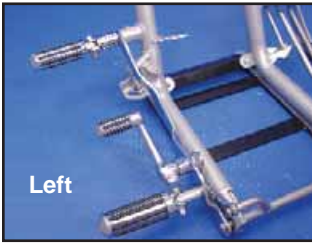

For V-Rod

Left

Right

Chrome Billet Mid Shift Kit fits 2002-up V-Rod models.
VT No. 22-0749

Front Axle Nut and Spacers Kit available with grooved or smooth spacers. Replaces 43642-01 spacers.

VT No.	Type
2153-3	Grooved
2154-3	Smooth

Rear Axle Nut and Spacers Kit available with grooved or smooth spacers. Replaces 43571-01 and 40437-01 spacers. Fits 2002-up VRSCA

VT No.	Type
2155-4	Grooved
2156-4	Smooth

Motor Oil Filler Plug/Dipstick with O-Ring.

Chrome Shock Absorber Mounting Kit includes spacers, allen screws, washers and nut. Fit 2002-up VRSCA.

VT No.	Allen
2158-11	Knurled
2158-11-P	Polished

Chrome Hose Shield fits V-Rod models.
VT No. 42-0965