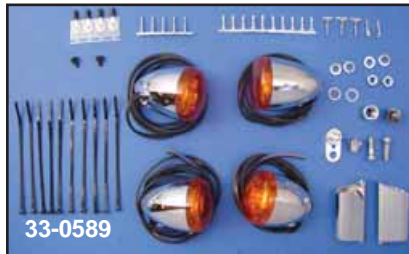

Bullet Turn Signal Kit

Bullet Style Turn Signal Kit includes housings, lenses and supports. Stock on most 2002 models.

VT No.	Type	Year	Model
33-0589	Bullet	2000-up	Softail, Dyna
33-0590	Bullet	1988-99	Softail except FLSTC
33-1348	Flame	2000-up	Softail
		1991-01	Dyna

Smoked Lens Kits include translucent smoked lens and amber turn signal bulbs which will show amber through lens. Set of 4 lens and 4 amber bulbs. Fits 2000-up dome bullet type.

VT No. 33-0615

LED Bullet Style Turn Signal Kits.

VT No.	Fits	Lens	LED
33-0107	Front	Amber	Amber
33-0108	Rear	Amber	Amber
33-0090	Front	Clear	Amber
33-0091	Rear	Clear	Red

Lamps listed are for show or decorative use only and not D.O.T. approved.

Amber Torpedo FXSTD Style Bullet Signal Lamp.

Bullet Style LED Turn Signal Lamps fit VRSC models, 2002-up.

VT No.	Item	Type	Wire
33-0757	Rear	Clear	2
33-0875	Front	Clear	3
33-0759	Rear	Red	3
31-0717	Rear Mounts	Chrome	

Bullet Style Visor Set.

VT No. 33-0718