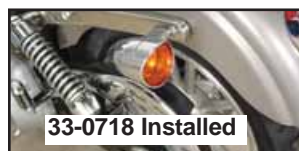

Bullet Style LED Turn Signal Lamps fit VRSC models, 2002-up.

VT No.	Item	Type	Wire
33-0757	Rear	Clear	2
33-0875	Front	Clear	3
33-0759	Rear	Red	3
31-0717	Rear Mounts	Chrome