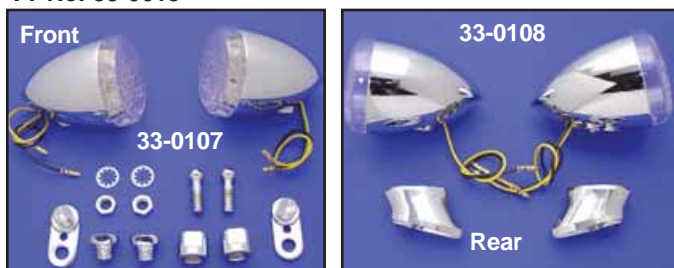

Bullet Turn Signal Kit

Bullet Style Turn Signal Kit includes housings, lenses and supports. Stock on most 2002 models.

VT No.	Type	Year	Model
33-0589	Bullet	2000-up	Softail, Dyna
33-0590	Bullet	1988-99	Softail except FLSTC
33-1348	Flame	2000-up	Softail
		1991-01	Dyna

Smoked Lens Kits include translucent smoked lens and amber turn signal bulbs which will show amber through lens. Set of 4 lens and 4 amber bulbs. Fits 2000-up dome bullet type.

VT No. 33-0615

LED Bullet Style Turn Signal Kits.

VT No.	Fits	Lens	LED
33-0107	Front	Amber	Amber
33-0108	Rear	Amber	Amber
33-0090	Front	Clear	Amber
33-0091	Rear	Clear	Red

Lamps listed are for show or decorative use only and not D.O.T. approved.

Amber Torpedo FXSTD Style Bullet Signal Lamp.

Bullet Style LED Turn Signal Lamps fit VRSC models, 2002-up.

VT No.	Item	Type	Wire
33-0757	Rear	Clear	2
33-0875	Front	Clear	3
33-0759	Rear	Red	3
31-0717	Rear Mounts	Chrome	

Bullet Style Visor Set.

VT No. 33-0718