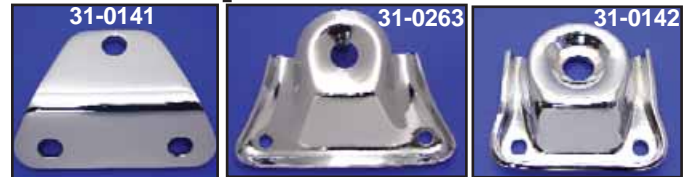

Lamp Bracket