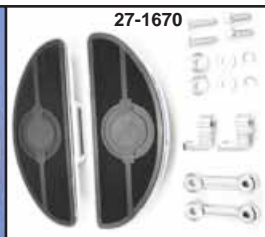

| VT No.  | Year/Model   |
|---------|--------------|
| 27-0923 | 1979-up FLT  |
|         | 1986-up FLST |
| 27-0922 | 1966-84 FLH  |
|         | 1940-85 FLH  |

## Half Moon Footboard

**Vintage Footboard Sets** feature classic oval design with "shaker" Iso-mount cushion area. Black pads included.

| VT No.  | Fits                      |
|---------|---------------------------|
| 27-0912 | 1940-84 FLH               |
| 27-0927 | 1940-84                   |
| 27-0914 | 1986-up FLST, 1980-up FLT |

**Half Moon Footboards** fit the stock mounting brackets on 1940-84 FL. Footboards replaces 50603-40.

| VT No.  | Finish       | Mats    | Year    |
|---------|--------------|---------|---------|
| 27-0907 | Black Rub    | ber     | 1940-65 |
| 27-0908 | Chrome       | Rubber  | 1940-84 |
| 27-0943 | Chrome       | Without | 1940-84 |
| 27-1562 | Chrome Metal |         | 1940-65 |
| 27-0900 | Chrome H-D   | Logo    | 1940-65 |