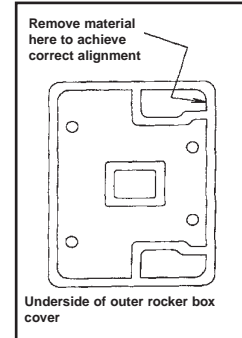

VT No.	Fits
42-0754	1984-91
42-0787	1992-99

Chrome 2 Piece Rocker Box Set for 2 heads for 1984-99 Evo models.

VT No.	Item
11-2701	Rocker Box Set
15-1503	Gasket Set

S&S Two Piece Chrome Rocker Covers fit all 1984-up Evo Big Twins. Both vented out of the crankcase or through the head type. Umbrella valves included for use with 1993-99 cylinder heads. Each kit includes front & rear cover assemblies complete with base & top cover, rocker shaft supports, gaskets & mounting hardware.

VT No.	Item
11-4050	Rocker Cover Set
15-1221	Gasket Set

Sifton Evo Rocker Box Breather Upgrade Kit includes tap, drill bit, breather tubes and instructions. Fits 1992-99 BT.
VT No. 16-0914