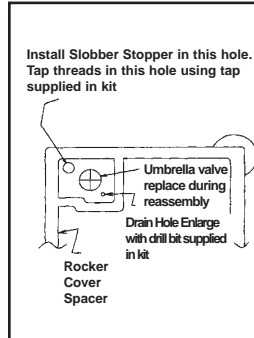

VT No.	Fits
42-0754	1984-91
42-0787	1992-99

Chrome 2 Piece Rocker Box Set for 2 heads for 1984-99 Evo models.

VT No.	Item
11-2701	Rocker Box Set
15-1503	Gasket Set

S&S Two Piece Chrome Rocker Covers fit all 1984-up Evo Big Twins. Both vented out of the crankcase or through the head type. Umbrella valves included for use with 1993-99 cylinder heads. Each kit includes front & rear cover assemblies complete with base & top cover, rocker shaft supports, gaskets & mounting hardware.

VT No.	Item
11-4050	Rocker Cover Set
15-1221	Gasket Set

Sifton Evo Rocker Box Breather Upgrade Kit includes tap, drill bit, breather tubes and instructions. Fits 1992-99 BT.
VT No. 16-0914