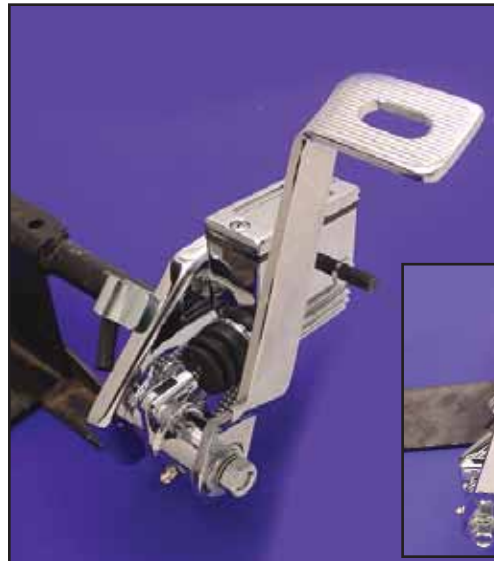

# 1970-up Forward Brake Kit

22-0506 Installed

**Original Forward Brake Control Assemblies** equips all Big Twins with hydraulic brakes and powered by either Evolution or 1970-99 Shovel engines. Available in either Wagner or Kelsey Hayes styles, with or without master cylinders. Floorboards can be fitted to our Wagner style kits VT No. 22-0500, 22-0505 or 22-0506. Wagner styles use 41761-73 master cylinder, or Kelsey Hayes type 41576-79A, for those wishing to utilize their existing master cylinder. Complete assemblies include detailed instructions and diagram for installation. Display packaged.

VT No.	Type	Master Cylinder
22-0500	Wagner	Without
22-0505	Wagner	With Plain
22-0506	Wagner	With Chrome
22-0501	Kelsey Hayes	Without
22-1017	Kelsey Hayes	With Chrome

**\*Note:** For kits 22-0500, 22-0505, 22-0506, 22-0501, and 22-1017, use Russell front line 23-8809 and rear line 23-8915 for disc brake models and tee 23-0707.

**Footpeg Mounting Studs** fit through Wagner or Kelsey Hayes master cylinders to mount foot pegs to these forward assemblies. Stud side shown accepts that size footpeg yoke.

VT No.	Type
37-8986	Kelsey Hayes Type 3/8 x 24
37-8987	Wagner Type 1/2 x 20

VT No.  
22-1017  
Shown

**Original Forward Shifter Control Kit.** FLH type allows the use of foot pegs or floorboards. Order complimentary forward brake control on opposite page. Units allow 1 down and 3 up shifting pattern. The 22-0801, and 22-1055 kits include proper ratchet arm and dust cover. All other kits attach to existing components on shifter mechanism. Instructions and diagram included with each kit. Display packaged! 5-Speed