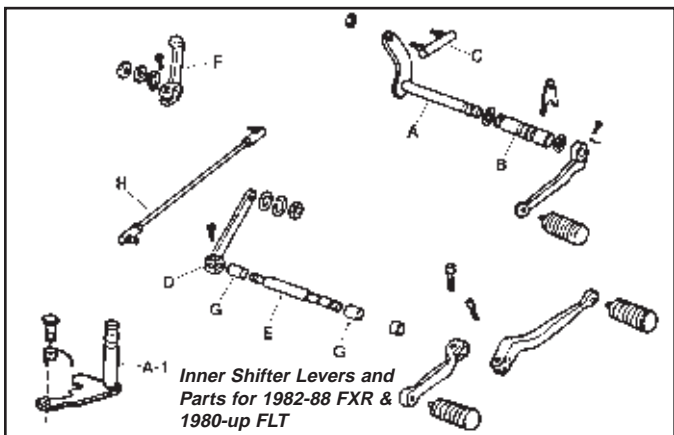

**Chrome Billet Heel Toe Shift Lever** fits 86-up FLT-FLHT models.

- | VT No.  | Item           |
|---------|----------------|
| 21-0335 | Heel Toe       |
| 21-0673 | Shift Peg (ea) |

# FLT Shifter Levers

**Billet Heel-Toe Shifter Set** fits 1986-up FLT-FLHT models.  
VT No. 21-0386

**FLT Heel Toe Shift Lever.**  
VT No. 21-0681

# Linkage

**FLT Shift Shaft Spacer Kits** replace spacer 5702. Short types are for use with heel/toe shifters, the long type is used to eliminate the heel shifter or for use on single shifter models. VT No. 21-0106 is the grease elimination spacer, VT No. 21-0108 and VT No. 21-0107 includes anti-rattle washer.

- | VT No.  | # | Type               |
|---------|---|--------------------|
| 21-0106 | A | Short without Ring |
| 21-0108 | B | Short with Washer  |
| 21-0107 | C | Long with Washer   |

**1994-2002 FLT Chrome Spline Cover** fits end of shift shaft.  
VT No. 44-0047