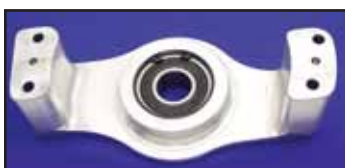

5-Speed Kicker Conversion features one piece alloy outer housing in chrome or natural finish which houses kicker gears that mount to inner bearing plate supplied. Designed for **1987-99 models (except Dyna)** with a direct cable operated clutch mechanism. Includes instructions and extra clutch pushrods to retro fit 1979-86, cable operated components must be purchased separately for these years. Kit also includes 1-piece offset chrome kick arm, popsicle kick pedal and chrome spring, and all internal kick gears. Tool listed reduces installation time. The 1991-99 models require purchase of 17-9248 pushrod set.

VT No.	#	Item
22-1049		Complete Kit with Alloy Cover
22-1059		Complete Kit with Chrome Cover
16-0756		Installation Tool
18-3212		Release Kit
17-9996	A	Replacement Mainshaft Extension
17-9886	B	Replacement Pushrod Set
17-9954	C	Replacement Inner Door
17-9955	D	Replacement Outer Cover
17-0353		Dipstick & Filler Plug
17-0988		Filler Plug
17-0405		Ratchet Gear Set, pair
17-0400		Large Kick Gear
15-0688		Gasket Kit
36-2366		Stock Cable
36-2369		8" Extension Cable

5 & 6 Speed Bearing Support Plate for 1984-2000 Big Twins with kick start. Billet Aluminum support plate includes bearing.
VT No. 20-0250

5-Speed Kicker Kit

5/6 Speed Kick Start Kit features slim profile design. Pushrod modification may be required. Order kick arm and pedal separately. Fits all 5-Speed replacement OEM transmissions and all 6-Speed replacement transmissions only.

VT No.	Item
17-0858	Kit
17-0857	Gear Set
17-0989	Clutch Kick Gear
17-0869	Shaft

Dipsticks

Transmission Filler Cap with dipstick and O-Ring seal. Fits BT Evo with 5-Speed trans. Chrome except where noted.