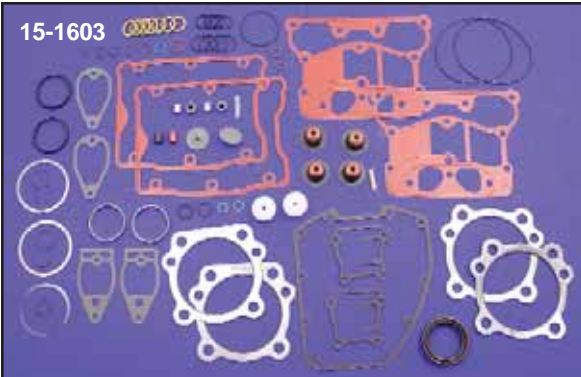

Motor Gasket Sets

James Complete Motor Gasket Sets do not include primary gasket or seal.

VT No.	OEM	Years	Models
15-1169	17035-83B	1984-91	Big Twin (Rubber Rocker Gaskets/.062" Teflon Head Gaskets)
15-0808	17041-92A	1992-99 V ²	Big Twin (Rubber Rocker Gaskets/.062" Teflon Head Gaskets)
15-1208	17053-99	1999-up	TC-88 Big Twin
15-1246	17055-99	1999-up	TC-88 1550 Big Bore

Brand

Complete Gasket Sets for Big Twin Models.

VT No.	OEM	Application
15-1601	17035-83B	1984-91 FXST, 1984-91 FXR, 1984-91 FLT
15-1602	17041-92A	1992-98 FLT, 1992-94 FXR, 1992-99 FXST, 1992-98 FXR
15-1603	17053-99	1999-up FLT, 1999-94 FXD, 2000-up FXST

Top End Kits Big Twin Models

15-1608	17033-83A	1984-91 FXST, 1984-91 FXR, 1984-91 FLT
15-1609	17040-92A	1992-98 FLT, 1992-94 FXR, 1992-99 FXST, 1992-98 FXD
15-1610	17052-99	1999-up FLT, 1999-up FXD, 2000-up FXST