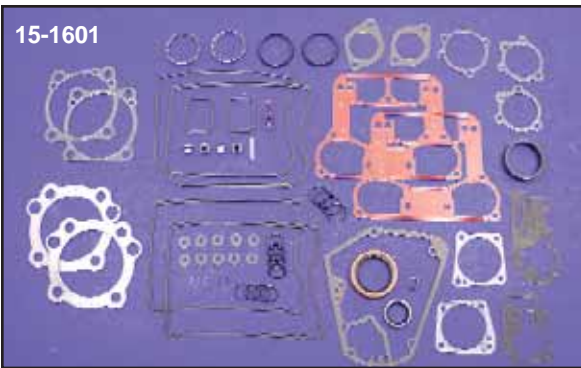

Motor Gasket Sets

James Complete Motor Gasket Sets do not include primary gasket or seal.

VT No.	OEM	Years	Models
15-1169	17035-83B	1984-91	Big Twin (Rubber Rocker Gaskets/.062" Teflon Head Gaskets)
15-0808	17041-92A	1992-99 V ²	Big Twin (Rubber Rocker Gaskets/.062" Teflon Head Gaskets)
15-1208	17053-99	1999-up	TC-88 Big Twin
15-1246	17055-99	1999-up	TC-88 1550 Big Bore

Brand

Complete Gasket Sets for Big Twin Models.

VT No.	OEM	Application
15-1601	17035-83B	1984-91 FXST, 1984-91 FXR, 1984-91 FLT
15-1602	17041-92A	1992-98 FLT, 1992-94 FXR, 1992-99 FXST, 1992-98 FXR
15-1603	17053-99	1999-up FLT, 1999-94 FXD, 2000-up FXST

Top End Kits Big Twin Models

15-1608	17033-83A	1984-91 FXST, 1984-91 FXR, 1984-91 FLT
15-1609	17040-92A	1992-98 FLT, 1992-94 FXR, 1992-99 FXST, 1992-98 FXD
15-1610	17052-99	1999-up FLT, 1999-up FXD, 2000-up FXST