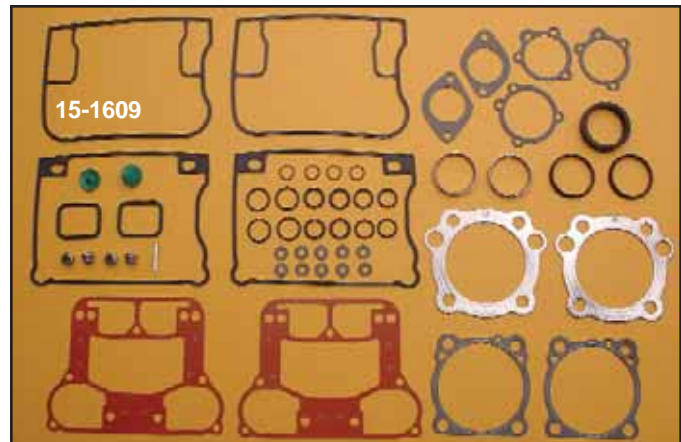

Motor Gasket Sets

James Complete Motor Gasket Sets do not include primary gasket or seal.

VT No.	OEM	Years	Models
15-1169	17035-83B	1984-91	Big Twin (Rubber Rocker Gaskets/.062" Teflon Head Gaskets)
15-0808	17041-92A	1992-99 V ²	Big Twin (Rubber Rocker Gaskets/.062" Teflon Head Gaskets)
15-1208	17053-99	1999-up	TC-88 Big Twin
15-1246	17055-99	1999-up	TC-88 1550 Big Bore

Brand

Complete Gasket Sets for Big Twin Models.

VT No.	OEM	Application
15-1601	17035-83B	1984-91 FXST, 1984-91 FXR, 1984-91 FLT
15-1602	17041-92A	1992-98 FLT, 1992-94 FXR, 1992-99 FXST, 1992-98 FXR
15-1603	17053-99	1999-up FLT, 1999-94 FXD, 2000-up FXST

Top End Kits Big Twin Models

15-1608	17033-83A	1984-91 FXST, 1984-91 FXR, 1984-91 FLT
15-1609	17040-92A	1992-98 FLT, 1992-94 FXR, 1992-99 FXST, 1992-98 FXD
15-1610	17052-99	1999-up FLT, 1999-up FXD, 2000-up FXST