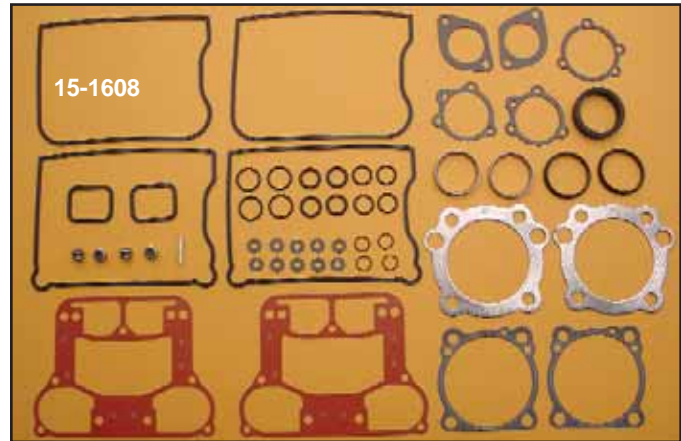

Motor Gasket Sets

James Complete Motor Gasket Sets do not include primary gasket or seal.

VT No.	OEM	Years	Models
15-1169	17035-83B	1984-91	Big Twin (Rubber Rocker Gaskets/.062" Teflon Head Gaskets)
15-0808	17041-92A	1992-99 V ²	Big Twin (Rubber Rocker Gaskets/.062" Teflon Head Gaskets)
15-1208	17053-99	1999-up	TC-88 Big Twin
15-1246	17055-99	1999-up	TC-88 1550 Big Bore

Brand

Complete Gasket Sets for Big Twin Models.

VT No.	OEM	Application
15-1601	17035-83B	1984-91 FXST, 1984-91 FXR, 1984-91 FLT
15-1602	17041-92A	1992-98 FLT, 1992-94 FXR, 1992-99 FXST, 1992-98 FXR
15-1603	17053-99	1999-up FLT, 1999-94 FXD, 2000-up FXST

Top End Kits Big Twin Models

15-1608	17033-83A	1984-91 FXST, 1984-91 FXR, 1984-91 FLT
15-1609	17040-92A	1992-98 FLT, 1992-94 FXR, 1992-99 FXST, 1992-98 FXD
15-1610	17052-99	1999-up FLT, 1999-up FXD, 2000-up FXST