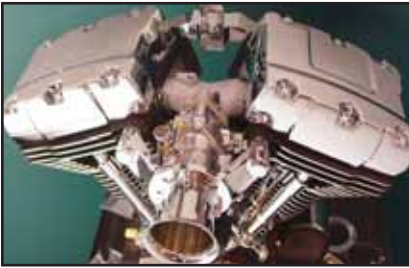

Rocker Cover for TC-88

Chrome Rocker Box Set for TC-88 models includes 2 upper covers and 2 lower housings.

| VT No | Type |
|---------|--------|
| 11-0946 | Stock |
| 11-0357 | Finned |

1999-up Top End Components for TC 88.

| VT No. | OEM | Finish/Item |
|-----------|----------|---------------------------------|
| 11-0948 | 17572-99 | Chrome Upper Rocker Cover Set |
| 11-0949 | 17573-99 | Chrome Lower Rocker Housing Set |
| 11-0581 | 17594-99 | Alloy Support |
| 11-0582 | 17595-99 | Breather Cam |
| 11-0583 | 17907-01 | Baffle |
| 11-0584 | 63815-99 | Element |
| 9943-26 | — | Acorn Screw Kit |
| 9944-24 | — | Allen Screw Kit |
| 9944-24-P | — | Polished Allen Screw Kit |

37-0043

Grooved Valve Cover Screw Cover fits 1999-up TC88, Set of 4. Match head bolt covers.

| VT No. | Item |
|---------|---------------------------|
| 37-0585 | Cover Set |
| 37-0043 | 16 Piece Chrome Screw Set |