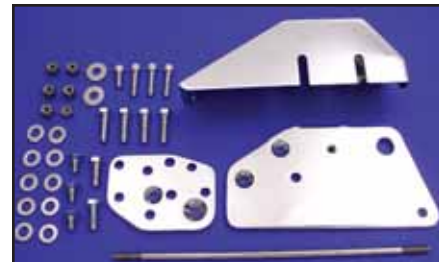

22-0512

FLST Foot Control/Floorboard Extension Kit for 1986-99 models. +2" extension kit includes adapter plates and shift rod.

VT No. 22-0307

NOW YOU CAN VIEW OUR CATALOG ANY TIME OF THE DAY OR NIGHT BY VISITING
WWW.VTWINMFG.COM

JUST THINK 30,000 PARTS WITH THE CLICK OF YOUR MOUSE!
THE CATALOG IS DIVIDED INTO SECTIONS AND EACH SECTION FEATURES AN INDEX TO HELP YOU FIND PARTS FASTER! POINT, CLICK AND SEE FOR YOURSELF HOW EASY IT IS!

Ask your Dealer to call V-Twin Today!

Parts are shipped to our Dealers worldwide from our New York or Kansas City warehouse.

IT'S THAT QUICK!

V-TWIN MFG. Price & Stock Status
Part Number: 42-0000 Check New
OIL TANK COVER CHROME
P/N: 42-0000-01
(Copyright © 1999 V-Twin Mfg. Co. All Rights Reserved)